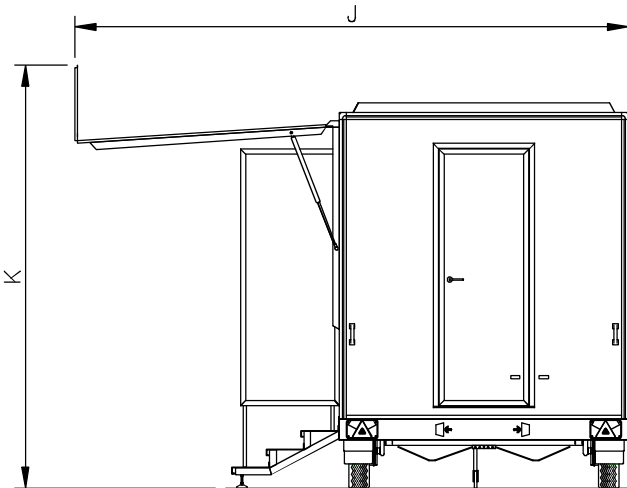

OREGON 2013

**RIGID CANOPY
NO DISPLAY WINGS**

		REF	3.6 x 2.15M	4.2 x 2.15M	4.8 x 2.15M	5.5 x 2.15M
UNIT CLOSED	INTERNAL LENGTH	A	3600mm	4200mm	4800mm	5500mm
UNIT CLOSED	INTERNAL WIDTH	B	2150mm	2150mm	2150mm	2150mm
UNIT CLOSED	INTERNAL HEIGHT	C	2205mm	2205mm	2205mm	2205mm
UNIT CLOSED	OVERALL LENGTH	D	5010mm	5610mm	6210mm	6910mm
UNIT CLOSED	OVERALL WIDTH	E	2310mm	2310mm	2310mm	2310mm
UNIT CLOSED	OVERALL HEIGHT	F	2915mm	2915mm	2915mm	2915mm
UNIT CLOSED	FLOOR HEIGHT	G	620mm	620mm	620mm	620mm
UNIT OPEN	OVERALL LENGTH	H	5010mm	5610mm	6210mm	6910mm
UNIT OPEN	OVERALL WIDTH	J	4200mm	4200mm	4200mm	4200mm
UNIT OPEN	OVERALL HEIGHT	K	3200mm	3200mm	3200mm	3200mm
UNIT OPEN	APERTURE WIDTH	L	* 2325mm	2925mm	2925mm	2925mm
UNIT OPEN	APERTURE HEIGHT	M	1930mm	1930mm	1930mm	1930mm

NOTE: * 3.6M OREGON HAS REDUCED APERTURE WIDTH