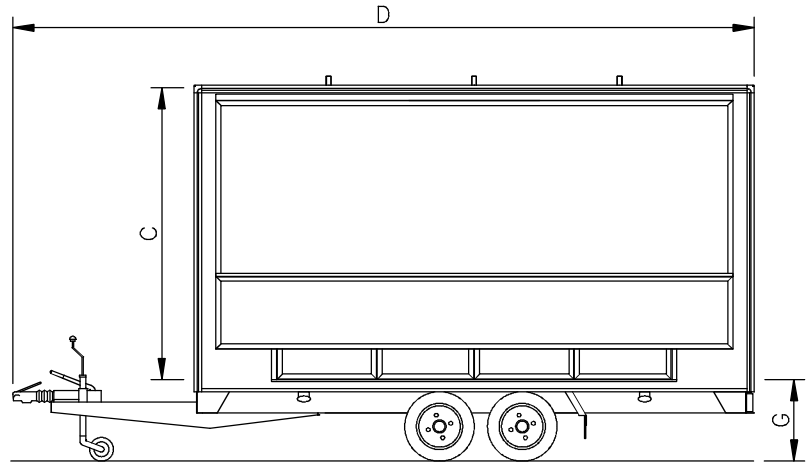

OREGON 2013

**RIGID CANOPY
NO DISPLAY WINGS**

		REF	3.6 x 2.15M	4.2 x 2.15M	4.8 x 2.15M	5.5 x 2.15M
UNIT CLOSED	INTERNAL LENGTH	A	3600mm	4200mm	4800mm	5500mm
UNIT CLOSED	INTERNAL WIDTH	B	2150mm	2150mm	2150mm	2150mm
UNIT CLOSED	INTERNAL HEIGHT	C	2205mm	2205mm	2205mm	2205mm
UNIT CLOSED	OVERALL LENGTH	D	5010mm	5610mm	6210mm	6910mm
UNIT CLOSED	OVERALL WIDTH	E	2310mm	2310mm	2310mm	2310mm
UNIT CLOSED	OVERALL HEIGHT	F	2915mm	2915mm	2915mm	2915mm
UNIT CLOSED	FLOOR HEIGHT	G	620mm	620mm	620mm	620mm
UNIT OPEN	OVERALL LENGTH	H	5010mm	5610mm	6210mm	6910mm
UNIT OPEN	OVERALL WIDTH	J	4200mm	4200mm	4200mm	4200mm
UNIT OPEN	OVERALL HEIGHT	K	3200mm	3200mm	3200mm	3200mm
UNIT OPEN	APERTURE WIDTH	L	* 2325mm	2925mm	2925mm	2925mm
UNIT OPEN	APERTURE HEIGHT	M	1930mm	1930mm	1930mm	1930mm

NOTE: * 3.6M OREGON HAS REDUCED APERTURE WIDTH