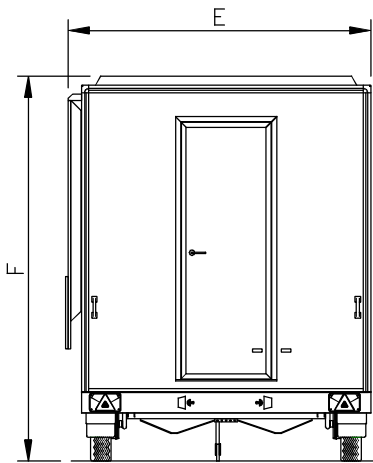

OREGON 2013

**RIGID CANOPY
NO DISPLAY WINGS**

		REF	3.6 x 2.15M	4.2 x 2.15M	4.8 x 2.15M	5.5 x 2.15M
UNIT CLOSED	INTERNAL LENGTH	A	3600mm	4200mm	4800mm	5500mm
UNIT CLOSED	INTERNAL WIDTH	B	2150mm	2150mm	2150mm	2150mm
UNIT CLOSED	INTERNAL HEIGHT	C	2205mm	2205mm	2205mm	2205mm
UNIT CLOSED	OVERALL LENGTH	D	5010mm	5610mm	6210mm	6910mm
UNIT CLOSED	OVERALL WIDTH	E	2310mm	2310mm	2310mm	2310mm
UNIT CLOSED	OVERALL HEIGHT	F	2915mm	2915mm	2915mm	2915mm
UNIT CLOSED	FLOOR HEIGHT	G	620mm	620mm	620mm	620mm
UNIT OPEN	OVERALL LENGTH	H	5010mm	5610mm	6210mm	6910mm
UNIT OPEN	OVERALL WIDTH	J	4200mm	4200mm	4200mm	4200mm
UNIT OPEN	OVERALL HEIGHT	K	3200mm	3200mm	3200mm	3200mm
UNIT OPEN	APERTURE WIDTH	L	* 2325mm	2925mm	2925mm	2925mm
UNIT OPEN	APERTURE HEIGHT	M	1930mm	1930mm	1930mm	1930mm

NOTE: * 3.6M OREGON HAS REDUCED APERTURE WIDTH