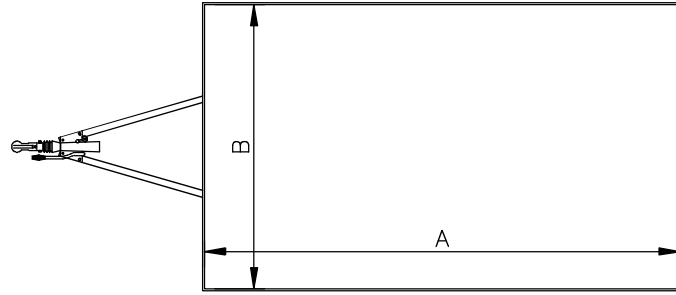

OREGON 2013

**RIGID CANOPY
NO DISPLAY WINGS**

		REF	3.6 x 2.15M	4.2 x 2.15M	4.8 x 2.15M	5.5 x 2.15M
UNIT CLOSED	INTERNAL LENGTH	A	3600mm	4200mm	4800mm	5500mm
UNIT CLOSED	INTERNAL WIDTH	B	2150mm	2150mm	2150mm	2150mm
UNIT CLOSED	INTERNAL HEIGHT	C	2205mm	2205mm	2205mm	2205mm
UNIT CLOSED	OVERALL LENGTH	D	5010mm	5610mm	6210mm	6910mm
UNIT CLOSED	OVERALL WIDTH	E	2310mm	2310mm	2310mm	2310mm
UNIT CLOSED	OVERALL HEIGHT	F	2915mm	2915mm	2915mm	2915mm
UNIT CLOSED	FLOOR HEIGHT	G	620mm	620mm	620mm	620mm
UNIT OPEN	OVERALL LENGTH	H	5010mm	5610mm	6210mm	6910mm
UNIT OPEN	OVERALL WIDTH	J	4200mm	4200mm	4200mm	4200mm
UNIT OPEN	OVERALL HEIGHT	K	3200mm	3200mm	3200mm	3200mm
UNIT OPEN	APERTURE WIDTH	L	* 2325mm	2925mm	2925mm	2925mm
UNIT OPEN	APERTURE HEIGHT	M	1930mm	1930mm	1930mm	1930mm

NOTE: * 3.6M OREGON HAS REDUCED APERTURE WIDTH