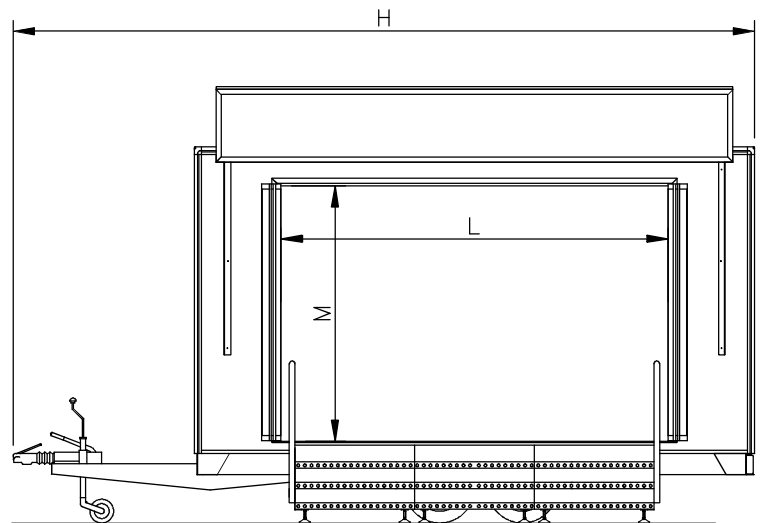

OREGON 2013

**RIGID CANOPY
NO DISPLAY WINGS**

		REF	3.6 x 2.15M	4.2 x 2.15M	4.8 x 2.15M	5.5 x 2.15M
UNIT CLOSED	INTERNAL LENGTH	A	3600mm	4200mm	4800mm	5500mm
UNIT CLOSED	INTERNAL WIDTH	B	2150mm	2150mm	2150mm	2150mm
UNIT CLOSED	INTERNAL HEIGHT	C	2205mm	2205mm	2205mm	2205mm
UNIT CLOSED	OVERALL LENGTH	D	5010mm	5610mm	6210mm	6910mm
UNIT CLOSED	OVERALL WIDTH	E	2310mm	2310mm	2310mm	2310mm
UNIT CLOSED	OVERALL HEIGHT	F	2915mm	2915mm	2915mm	2915mm
UNIT CLOSED	FLOOR HEIGHT	G	620mm	620mm	620mm	620mm
UNIT OPEN	OVERALL LENGTH	H	5010mm	5610mm	6210mm	6910mm
UNIT OPEN	OVERALL WIDTH	J	4200mm	4200mm	4200mm	4200mm
UNIT OPEN	OVERALL HEIGHT	K	3200mm	3200mm	3200mm	3200mm
UNIT OPEN	APERTURE WIDTH	L	* 2325mm	2925mm	2925mm	2925mm
UNIT OPEN	APERTURE HEIGHT	M	1930mm	1930mm	1930mm	1930mm

NOTE: * 3.6M OREGON HAS REDUCED APERTURE WIDTH