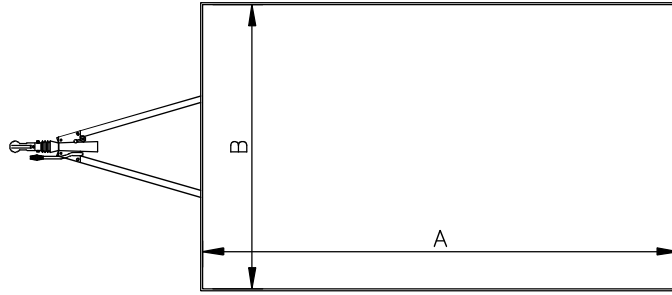

OREGON 2013

RIGID CANOPY
INC. DISPLAY WINGS

		REF	3.6 x 2.15M	4.2 x 2.15M	4.8 x 2.15M	5.5 x 2.15M
UNIT CLOSED	INTERNAL LENGTH	A	3600mm	4200mm	4800mm	5500mm
UNIT CLOSED	INTERNAL WIDTH	B	2150mm	2150mm	2150mm	2150mm
UNIT CLOSED	INTERNAL HEIGHT	C	2205mm	2205mm	2205mm	2205mm
UNIT CLOSED	OVERALL LENGTH	D	5010mm	5610mm	6210mm	6910mm
UNIT CLOSED	OVERALL WIDTH	E	2325mm	2325mm	2325mm	2325mm
UNIT CLOSED	OVERALL HEIGHT	F	2915mm	2915mm	2915mm	2915mm
UNIT CLOSED	FLOOR HEIGHT	G	620mm	620mm	620mm	620mm
UNIT OPEN	OVERALL LENGTH	H	6675mm	7275mm	7875mm	8575mm
UNIT OPEN	OVERALL WIDTH	J	4200mm	4200mm	4200mm	4200mm
UNIT OPEN	OVERALL HEIGHT	K	3200mm	3200mm	3200mm	3200mm
UNIT OPEN	APERTURE WIDTH	L	* 2325mm	2925mm	2925mm	2925mm
UNIT OPEN	APERTURE HEIGHT	M	1930mm	1930mm	1930mm	1930mm

NOTE: * 3.6M OREGON HAS REDUCED APERTURE WIDTH