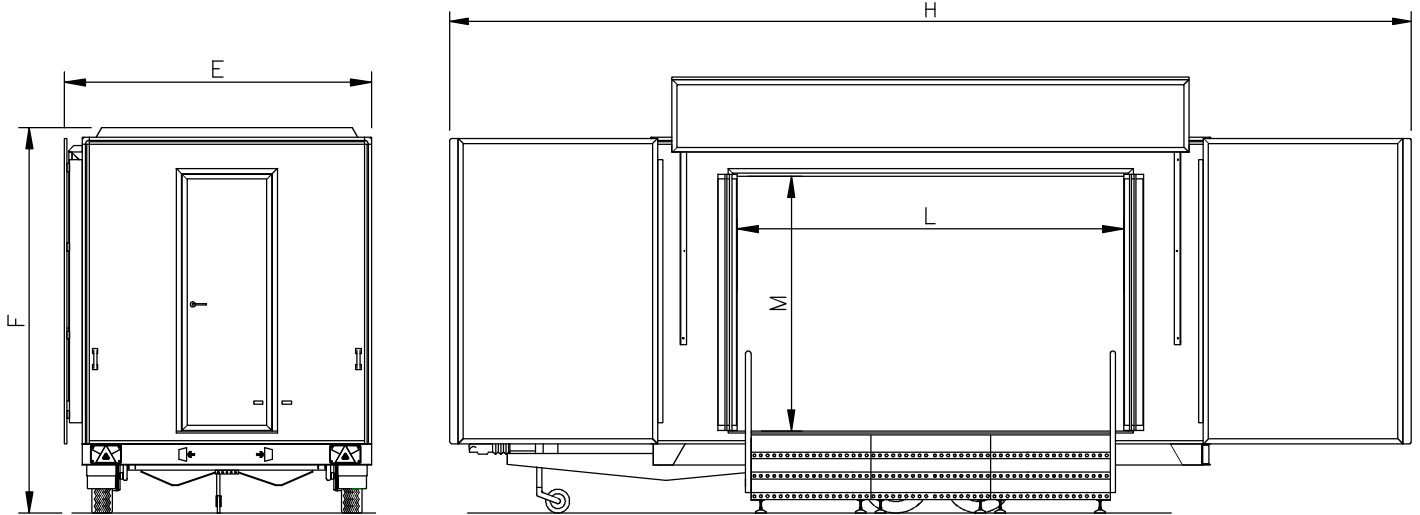

OREGON 2013

RIGID CANOPY
INC. DISPLAY WINGS

		REF	3.6 x 2.15M	4.2 x 2.15M	4.8 x 2.15M	5.5 x 2.15M
UNIT CLOSED	INTERNAL LENGTH	A	3600mm	4200mm	4800mm	5500mm
UNIT CLOSED	INTERNAL WIDTH	B	2150mm	2150mm	2150mm	2150mm
UNIT CLOSED	INTERNAL HEIGHT	C	2205mm	2205mm	2205mm	2205mm
UNIT CLOSED	OVERALL LENGTH	D	5010mm	5610mm	6210mm	6910mm
UNIT CLOSED	OVERALL WIDTH	E	2325mm	2325mm	2325mm	2325mm
UNIT CLOSED	OVERALL HEIGHT	F	2915mm	2915mm	2915mm	2915mm
UNIT CLOSED	FLOOR HEIGHT	G	620mm	620mm	620mm	620mm
UNIT OPEN	OVERALL LENGTH	H	6675mm	7275mm	7875mm	8575mm
UNIT OPEN	OVERALL WIDTH	J	4200mm	4200mm	4200mm	4200mm
UNIT OPEN	OVERALL HEIGHT	K	3200mm	3200mm	3200mm	3200mm
UNIT OPEN	APERTURE WIDTH	L	* 2325mm	2925mm	2925mm	2925mm
UNIT OPEN	APERTURE HEIGHT	M	1930mm	1930mm	1930mm	1930mm

NOTE: * 3.6M OREGON HAS REDUCED APERTURE WIDTH