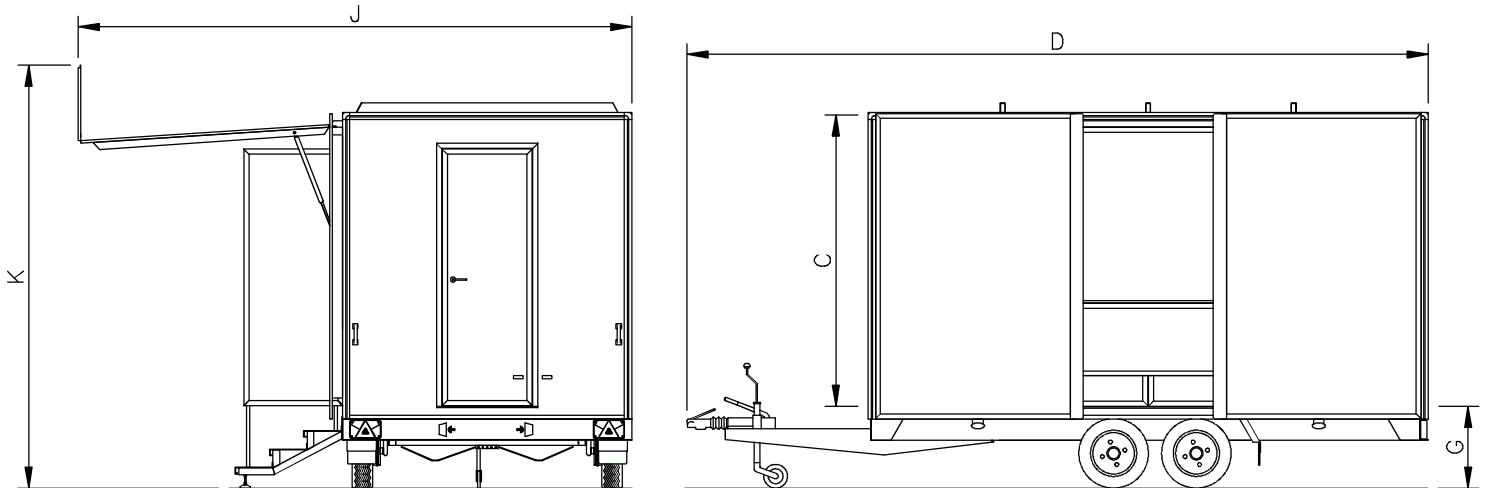

OREGON 2013

RIGID CANOPY
INC. DISPLAY WINGS

		REF	3.6 x 2.15M	4.2 x 2.15M	4.8 x 2.15M	5.5 x 2.15M
UNIT CLOSED	INTERNAL LENGTH	A	3600mm	4200mm	4800mm	5500mm
UNIT CLOSED	INTERNAL WIDTH	B	2150mm	2150mm	2150mm	2150mm
UNIT CLOSED	INTERNAL HEIGHT	C	2205mm	2205mm	2205mm	2205mm
UNIT CLOSED	OVERALL LENGTH	D	5010mm	5610mm	6210mm	6910mm
UNIT CLOSED	OVERALL WIDTH	E	2325mm	2325mm	2325mm	2325mm
UNIT CLOSED	OVERALL HEIGHT	F	2915mm	2915mm	2915mm	2915mm
UNIT CLOSED	FLOOR HEIGHT	G	620mm	620mm	620mm	620mm
UNIT OPEN	OVERALL LENGTH	H	6675mm	7275mm	7875mm	8575mm
UNIT OPEN	OVERALL WIDTH	J	4200mm	4200mm	4200mm	4200mm
UNIT OPEN	OVERALL HEIGHT	K	3200mm	3200mm	3200mm	3200mm
UNIT OPEN	APERTURE WIDTH	L	* 2325mm	2925mm	2925mm	2925mm
UNIT OPEN	APERTURE HEIGHT	M	1930mm	1930mm	1930mm	1930mm

NOTE: * 3.6M OREGON HAS REDUCED APERTURE WIDTH