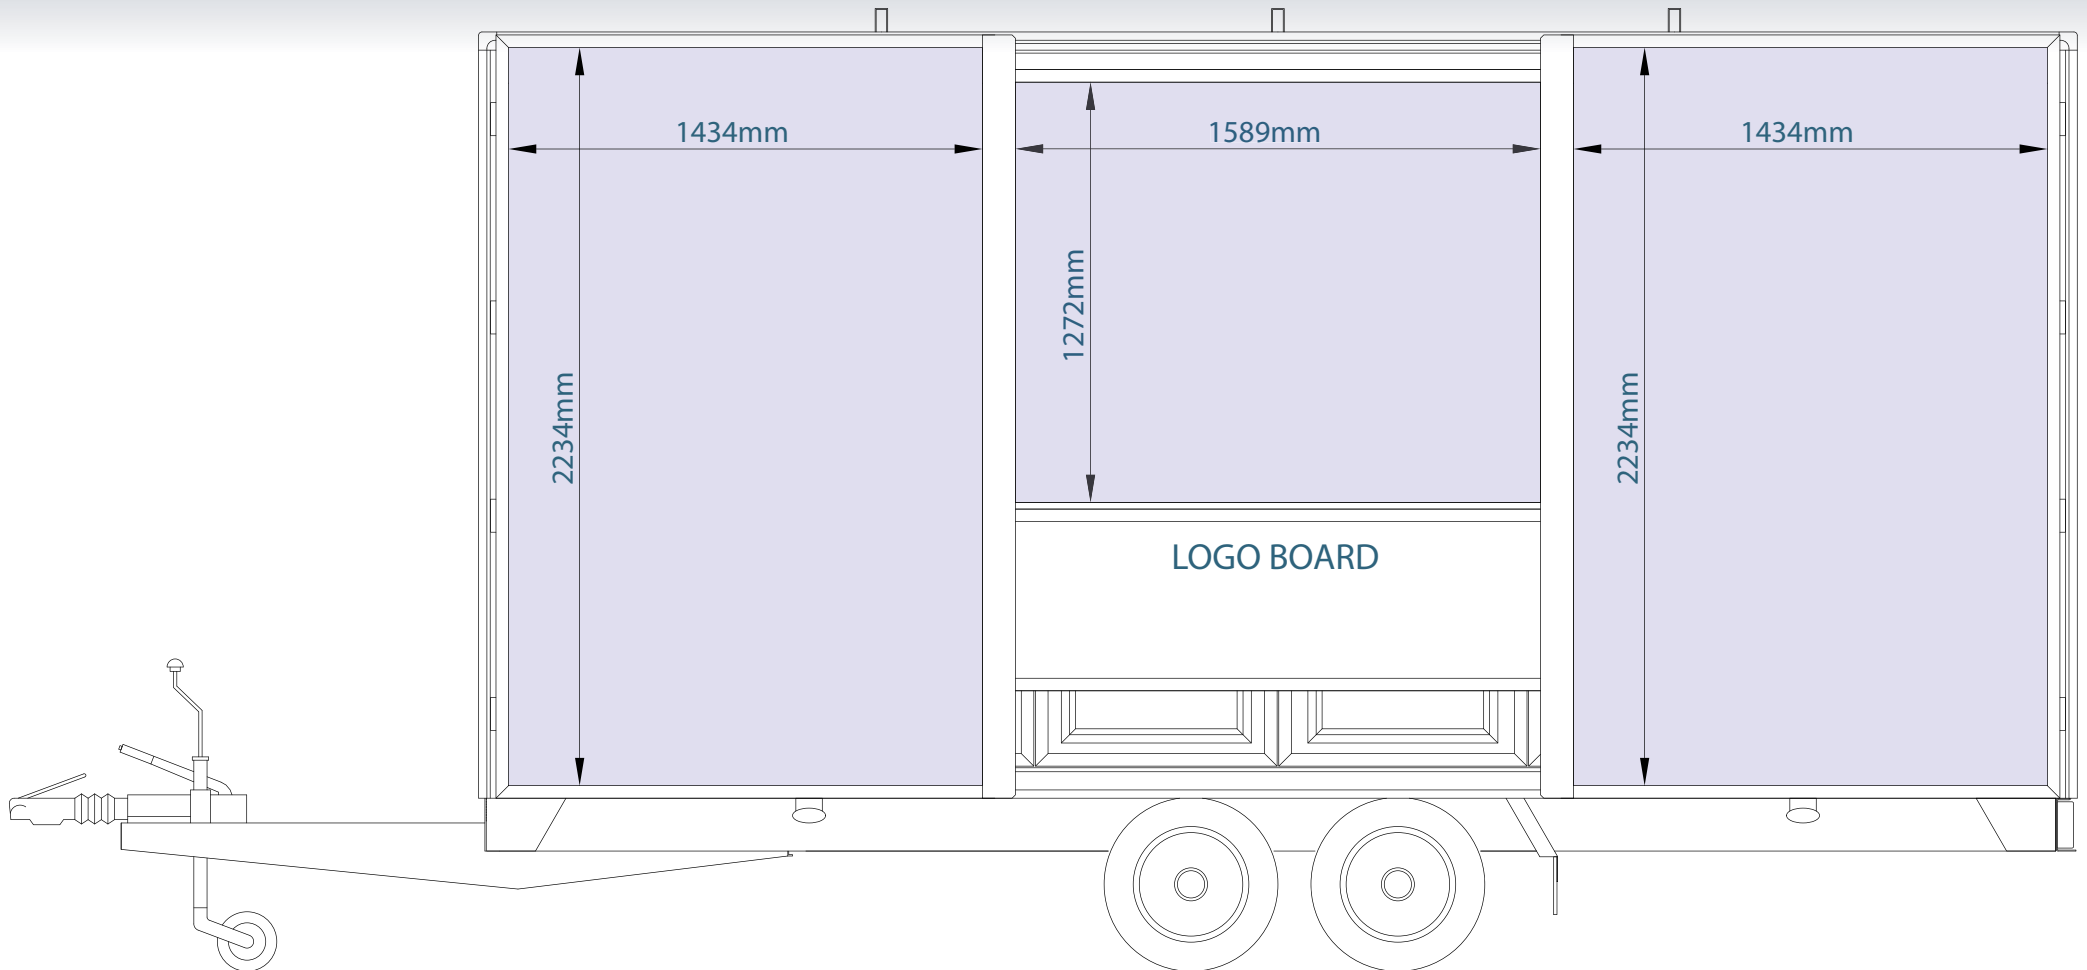

HT005 - 4.8m Oregon Exhibition Trailer

HT005 - 4.8m Oregon Exhibition Trailer

- 4800mm x 2150mm body (internal dimensions)
- Twin axle 2600kg maximum gross laden weight
- 4 glazed bi-fold doors
- 3mt of clip on aluminium steps with handrails
- Full length lift up canopy with logo board
- Pair of display wings
- Non-slip vinyl floor covering
- Galley with sink and fridge
- Upholstered Bench seats (storage under)
- Corner coffee table (storage under)
- Curved coffee table/AV unit
- 240v 6 double sockets
- 240v2 strip lights and 10 track mounted spotlights

HT005 - 4.8m Oregon Exhibition Trailer

- Pair of 3mt flag poles
- 4000mm x 2000mm aluminium clip on platform with stainless steel handrails
- 3000mm x 750mm aluminium clip on ramp with stainless steel handrails
- 3kw super silent petrol generator with keyed ignition and inbuilt inverter
- Velcro compatible display panels
- Foamex graphics panels
- 42inch HD LED monitor
- Blu-ray/DVD player

HT005 - 4.8m Oregon Exhibition Trailer

HT005 - 4.8m Oregon Exhibition Trailer

FRONT VIEW

REAR VIEW

HT005 - 4.8m Oregon Exhibition Trailer

HT005 - 4.8m Oregon Exhibition Trailer

HT005 - 4.8m Oregon Exhibition Trailer