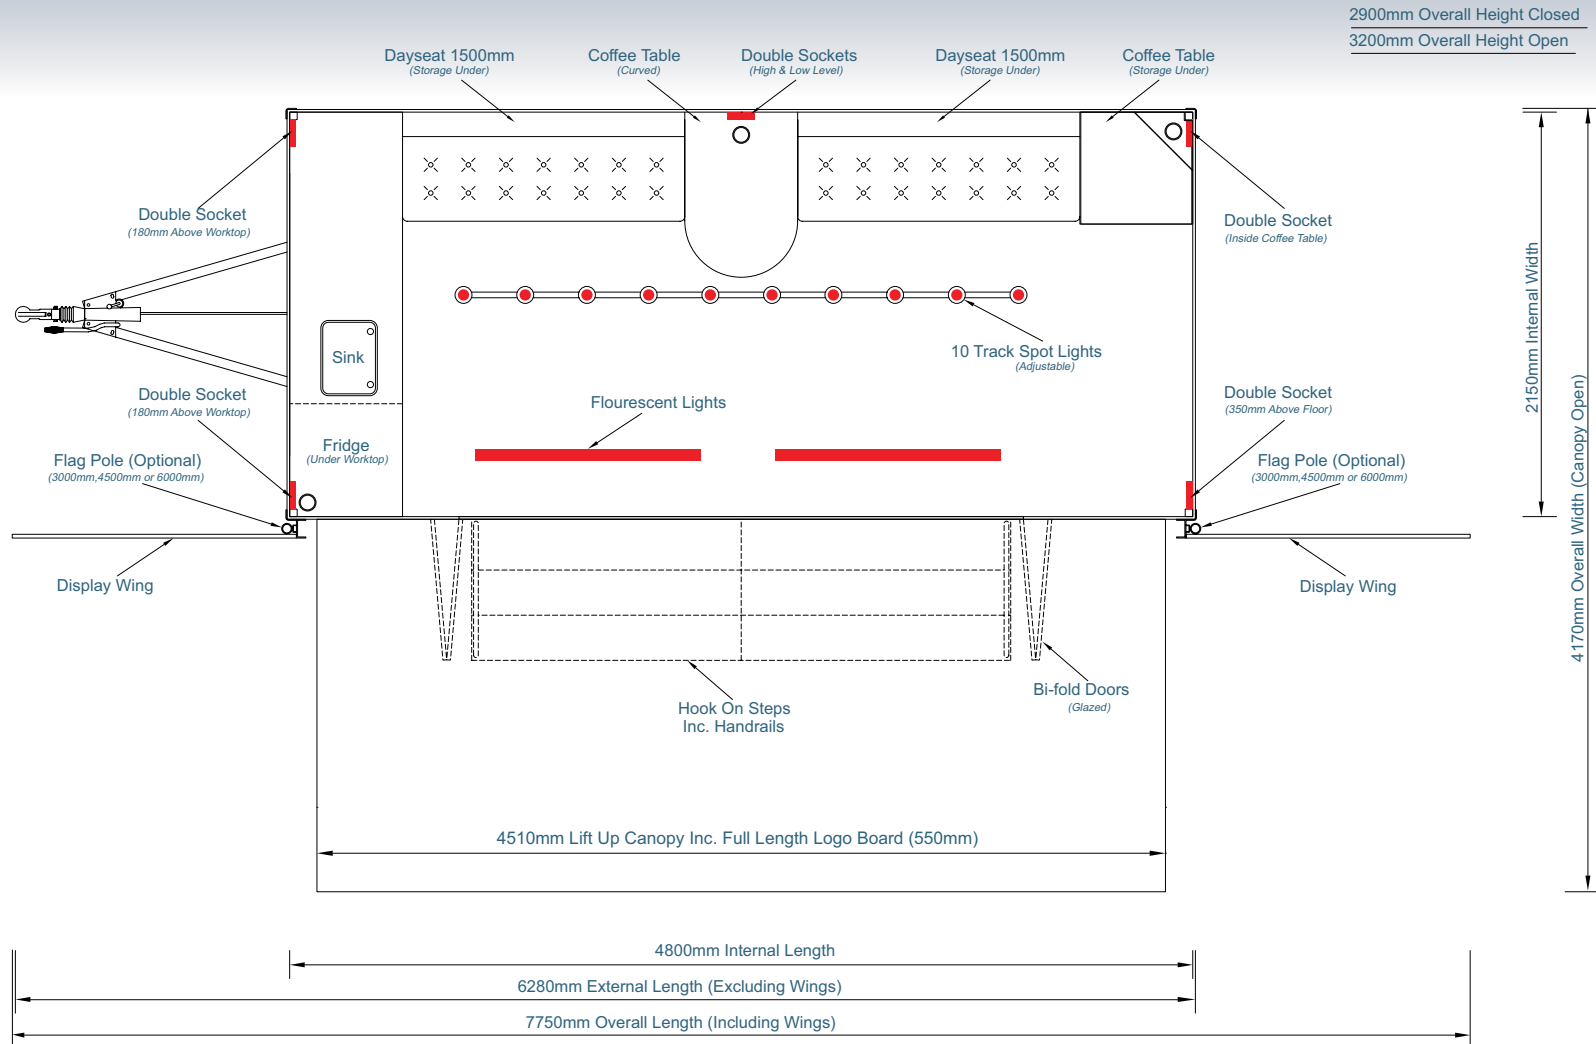

HT005 - 4.8m Oregon Exhibition Trailer

HT005 - 4.8m Oregon Exhibition Trailer

- 4800mm x 2150mm body (internal dimensions)
- Twin axle 2600kg maximum gross laden weight
- 4 glazed bi-fold doors
- 3mt of clip on aluminium steps with handrails
- Full length lift up canopy with logo board
- Pair of display wings
- Non-slip vinyl floor covering
- Galley with sink and fridge
- Upholstered Bench seats (storage under)
- Corner coffee table (storage under)
- Curved coffee table/AV unit
- 240v 6 double sockets
- 240v2 strip lights and 10 track mounted spotlights

HT005 - 4.8m Oregon Exhibition Trailer

- Pair of 3mt flag poles
- 4000mm x 2000mm aluminium clip on platform with stainless steel handrails
- 3000mm x 750mm aluminium clip on ramp with stainless steel handrails
- 3kw super silent petrol generator with keyed ignition and inbuilt inverter
- Velcro compatible display panels
- Foamex graphics panels
- 42inch HD LED monitor
- Blu-ray/DVD player

HT005 - 4.8m Oregon Exhibition Trailer

HT005 - 4.8m Oregon Exhibition Trailer

FRONT VIEW

REAR VIEW

HT005 - 4.8m Oregon Exhibition Trailer

HT005 - 4.8m Oregon Exhibition Trailer

HT005 - 4.8m Oregon Exhibition Trailer

5mm Thick Foamex Is Recommended for Graphic Panels