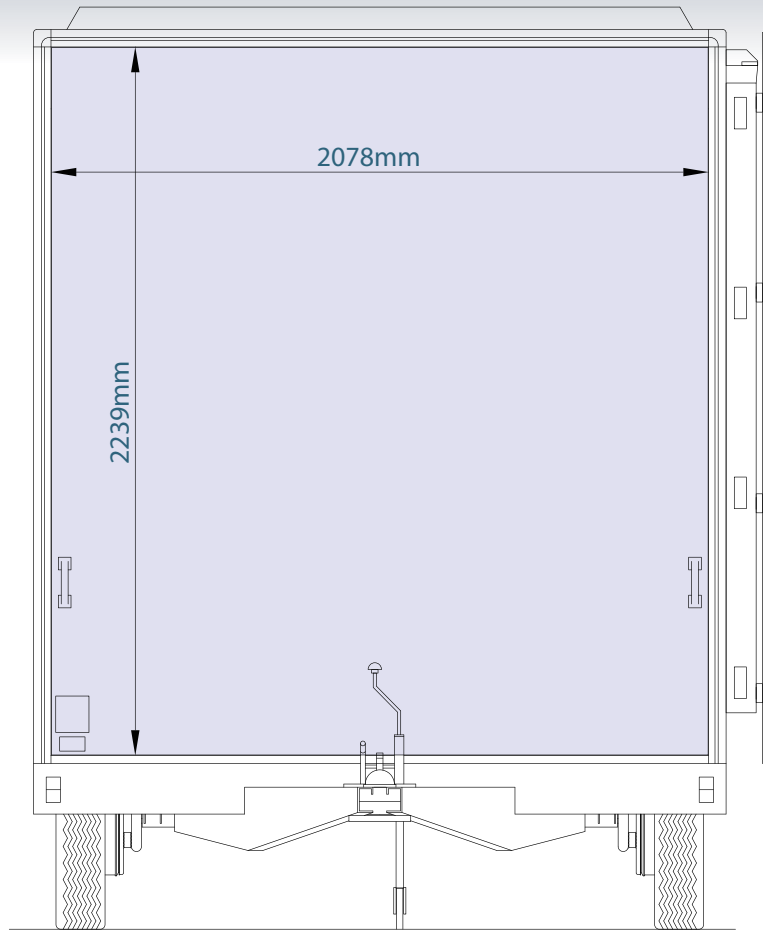

HT005 - 4.8m Oregon Exhibition Trailer

HT005 - 4.8m Oregon Exhibition Trailer

- 4800mm x 2150mm body (internal dimensions)
- Twin axle 2600kg maximum gross laden weight
- 4 glazed bi-fold doors
- 3mt of clip on aluminium steps with handrails
- Full length lift up canopy with logo board
- Pair of display wings
- Non-slip vinyl floor covering
- Galley with sink and fridge
- Upholstered Bench seats (storage under)
- Corner coffee table (storage under)
- Curved coffee table/AV unit
- 240v 6 double sockets
- 240v2 strip lights and 10 track mounted spotlights

HT005 - 4.8m Oregon Exhibition Trailer

- Pair of 3mt flag poles
- 4000mm x 2000mm aluminium clip on platform with stainless steel handrails
- 3000mm x 750mm aluminium clip on ramp with stainless steel handrails
- 3kw super silent petrol generator with keyed ignition and inbuilt inverter
- Velcro compatible display panels
- Foamex graphics panels
- 42inch HD LED monitor
- Blu-ray/DVD player

HT005 - 4.8m Oregon Exhibition Trailer

HT005 - 4.8m Oregon Exhibition Trailer

FRONT VIEW

REAR VIEW

HT005 - 4.8m Oregon Exhibition Trailer

HT005 - 4.8m Oregon Exhibition Trailer

HT005 - 4.8m Oregon Exhibition Trailer