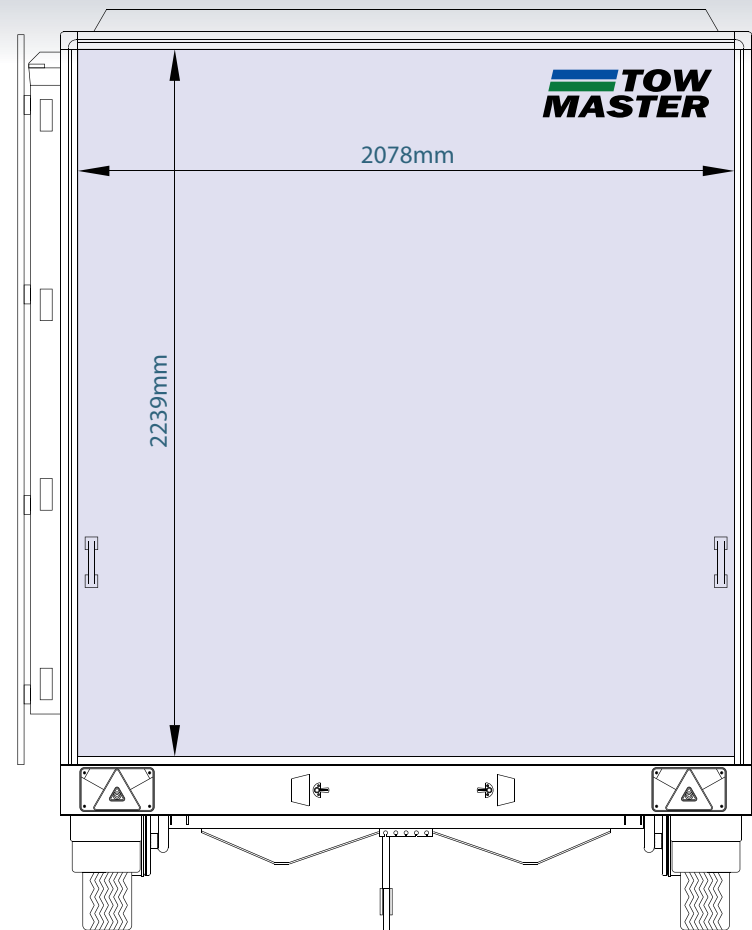

HT005 - 4.8m Oregon Exhibition Trailer

HT005 - 4.8m Oregon Exhibition Trailer

- 4800mm x 2150mm body (internal dimensions)
- Twin axle 2600kg maximum gross laden weight
- 4 glazed bi-fold doors
- 3mt of clip on aluminium steps with handrails
- Full length lift up canopy with logo board
- Pair of display wings
- Non-slip vinyl floor covering
- Galley with sink and fridge
- Upholstered Bench seats (storage under)
- Corner coffee table (storage under)
- Curved coffee table/AV unit
- 240v 6 double sockets
- 240v2 strip lights and 10 track mounted spotlights

HT005 - 4.8m Oregon Exhibition Trailer

- Pair of 3mt flag poles
- 4000mm x 2000mm aluminium clip on platform with stainless steel handrails
- 3000mm x 750mm aluminium clip on ramp with stainless steel handrails
- 3kw super silent petrol generator with keyed ignition and inbuilt inverter
- Velcro compatible display panels
- Foamex graphics panels
- 42inch HD LED monitor
- Blu-ray/DVD player

HT005 - 4.8m Oregon Exhibition Trailer

HT005 - 4.8m Oregon Exhibition Trailer

FRONT VIEW

REAR VIEW

HT005 - 4.8m Oregon Exhibition Trailer

HT005 - 4.8m Oregon Exhibition Trailer

HT005 - 4.8m Oregon Exhibition Trailer