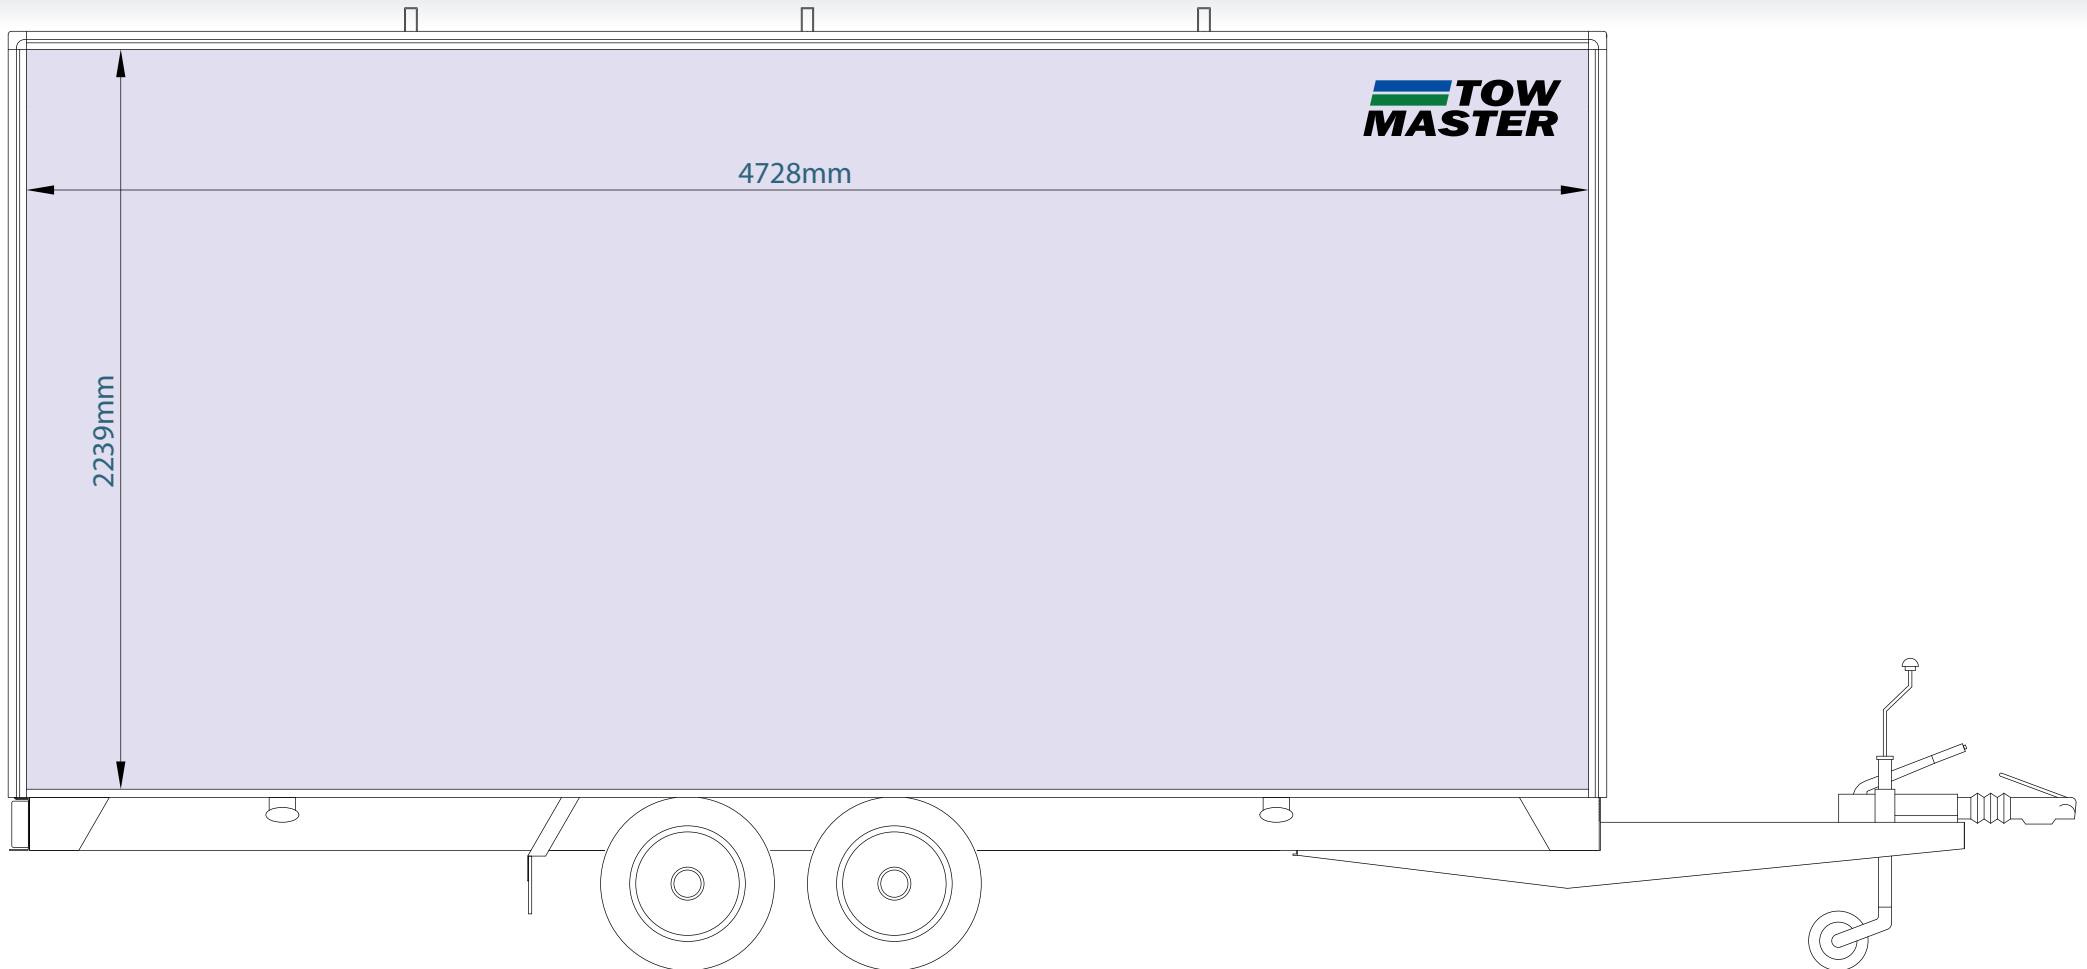

HT005 - 4.8m Oregon Exhibition Trailer

HT005 - 4.8m Oregon Exhibition Trailer

- 4800mm x 2150mm body (internal dimensions)
- Twin axle 2600kg maximum gross laden weight
- 4 glazed bi-fold doors
- 3mt of clip on aluminium steps with handrails
- Full length lift up canopy with logo board
- Pair of display wings
- Non-slip vinyl floor covering
- Galley with sink and fridge
- Upholstered Bench seats (storage under)
- Corner coffee table (storage under)
- Curved coffee table/AV unit
- 240v 6 double sockets
- 240v2 strip lights and 10 track mounted spotlights

HT005 - 4.8m Oregon Exhibition Trailer

HT005 - 4.8m Oregon Exhibition Trailer

FRONT VIEW

REAR VIEW

HT005 - 4.8m Oregon Exhibition Trailer

HT005 - 4.8m Oregon Exhibition Trailer

HT005 - 4.8m Oregon Exhibition Trailer