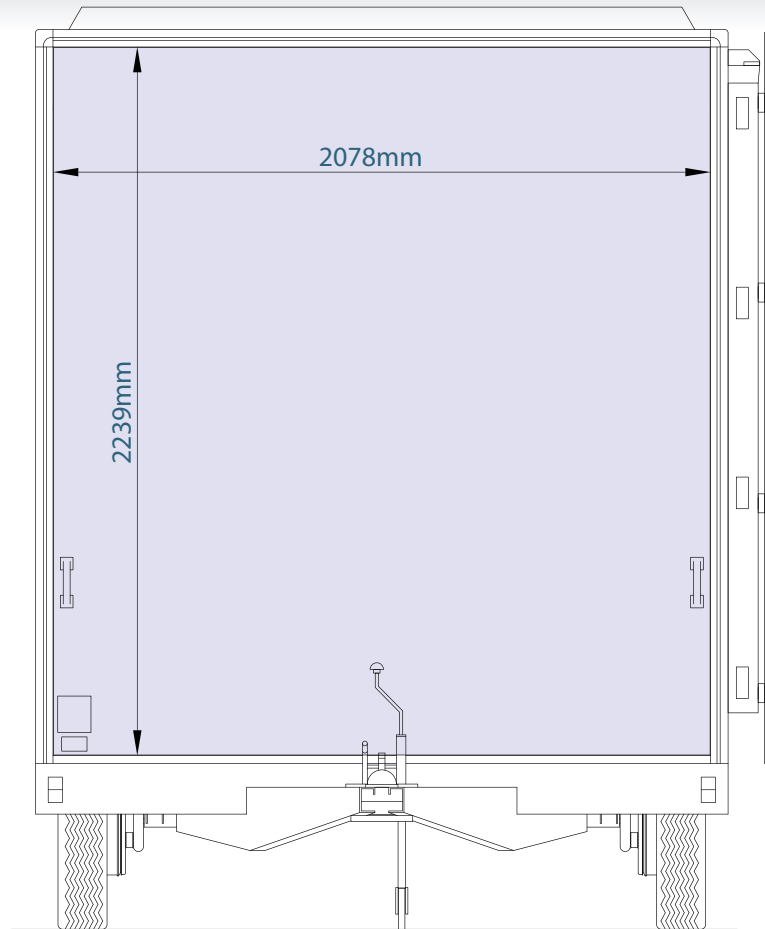

HT004 - 4.2m Oregon Exhibition Trailer

HT004 - 4.2m Oregon Exhibition Trailer

- 4200mm x 2150mm body (internal dimensions)
- Twin axle 2000kg maximum gross laden weight
- 4 glazed bi-fold doors
- 3m of clip on aluminium steps with handrails
- Full length lift up canopy with logo board
- Pair of display wings
- Non-slip vinyl floor covering
- Galley with sink and fridge
- Upholstered bench seats (storage under)
- Rear corner coffee table (storage under)
- 240v 5 double sockets
- 240v 2 strip lights and 6 track mounted spotlights

HT004 - 4.2m Oregon Exhibition Trailer

- Pair of 3mt flag poles
- 4000mm x 2000mm aluminium clip on platform with stainless steel handrails
- 3000mm x 750mm aluminium clip on ramp with stainless steel handrails
- 3kw super silent petrol generator with keyed ignition and inbuilt inverter
- Velcro compatible display panels
- Foamex graphics panels
- 42inch HD LED monitor
- Blu-ray/DVD player

HT004 - 4.2m Oregon Exhibition Trailer

HT004 - 4.2m Oregon Exhibition Trailer

FRONT VIEW

REAR VIEW

HT004 - 4.2m Oregon Exhibition Trailer

HT004 - 4.2m Oregon Exhibition Trailer

HT004 - 4.2m Oregon Exhibition Trailer