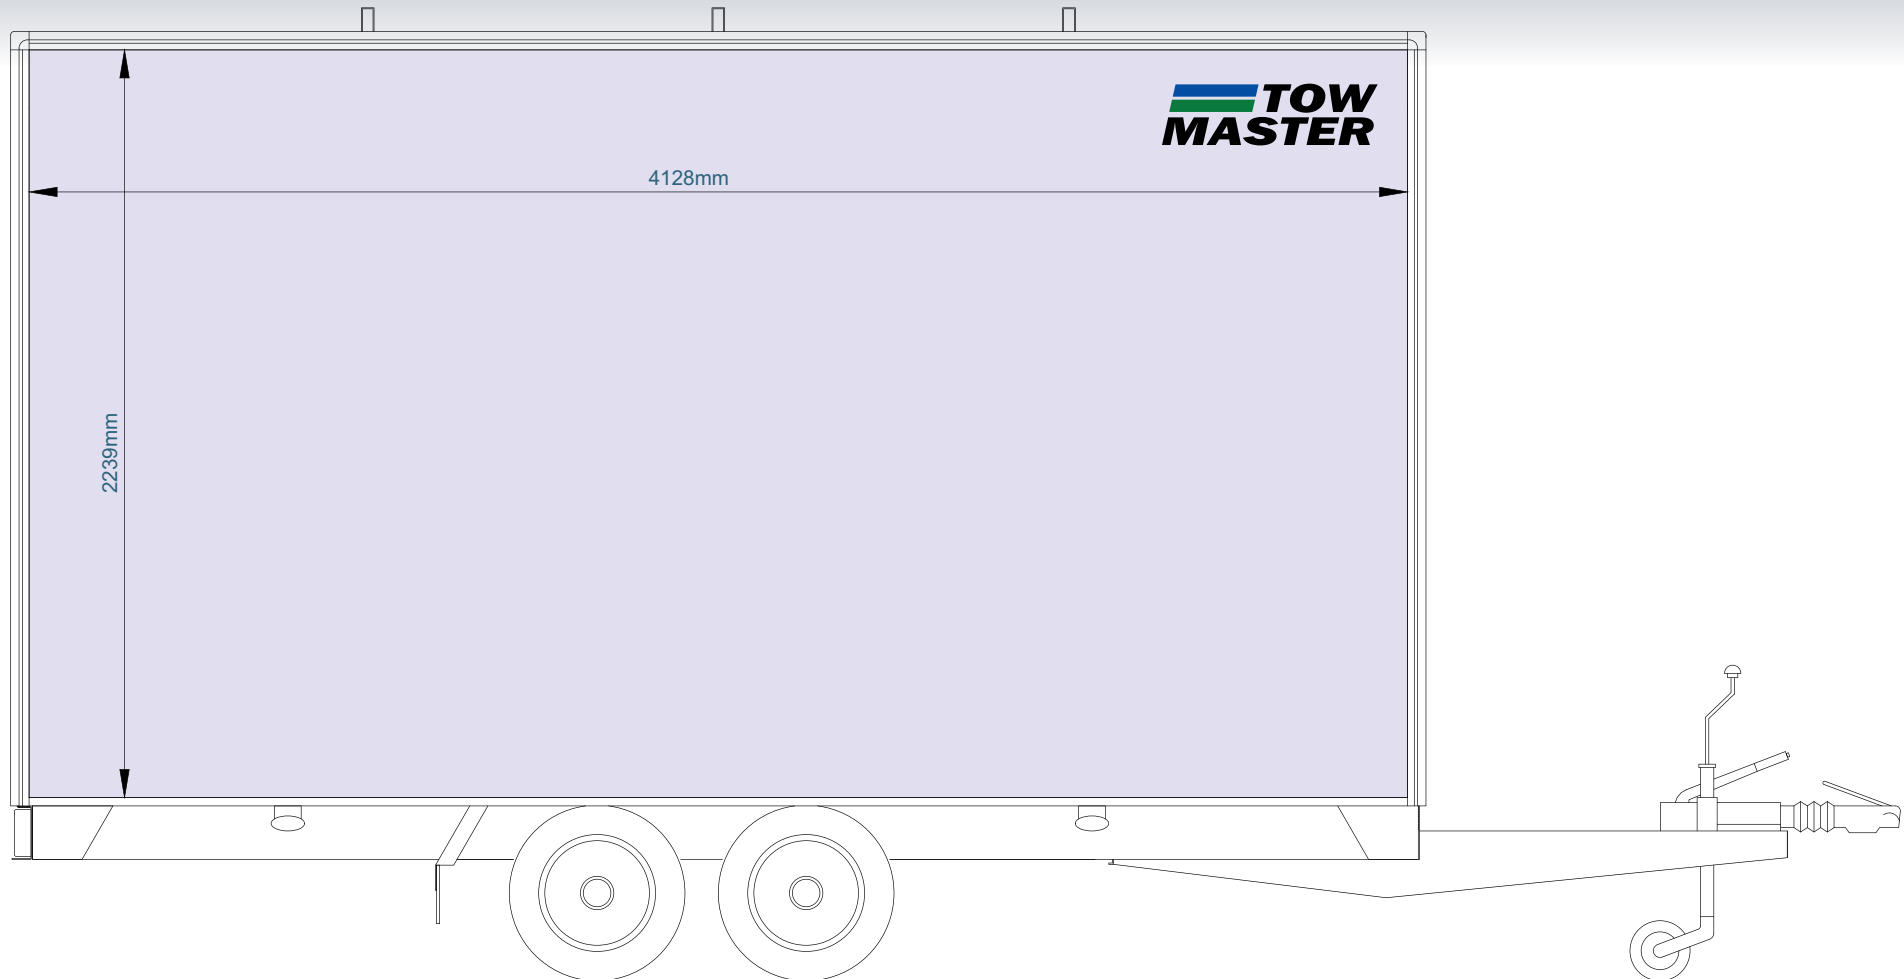

HT004 - 4.2m Oregon Exhibition Trailer

HT004 - 4.2m Oregon Exhibition Trailer

- 4200mm x 2150mm body (internal dimensions)
- Twin axle 2000kg maximum gross laden weight
- 4 glazed bi-fold doors
- 3m of clip on aluminium steps with handrails
- Full length lift up canopy with logo board
- Pair of display wings
- Non-slip vinyl floor covering
- Galley with sink and fridge
- Upholstered bench seats (storage under)
- Rear corner coffee table (storage under)
- 240v 5 double sockets
- 240v 2 strip lights and 6 track mounted spotlights

HT004 - 4.2m Oregon Exhibition Trailer

HT004 - 4.2m Oregon Exhibition Trailer

FRONT VIEW

REAR VIEW

HT004 - 4.2m Oregon Exhibition Trailer

HT004 - 4.2m Oregon Exhibition Trailer

HT004 - 4.2m Oregon Exhibition Trailer