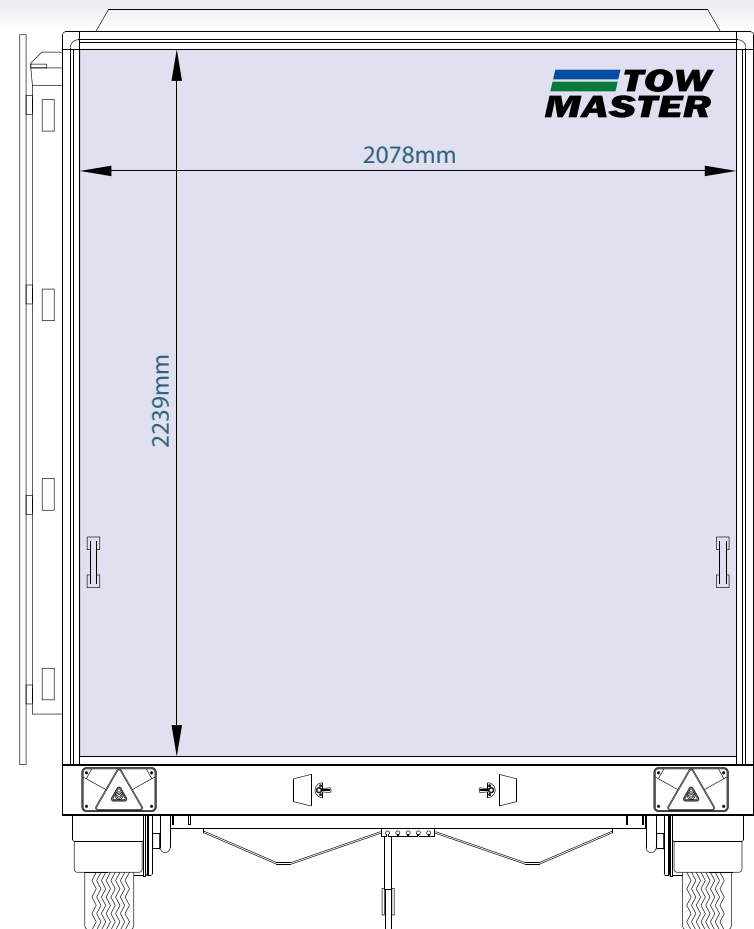

HT004 - 4.2m Oregon Exhibition Trailer

HT004 - 4.2m Oregon Exhibition Trailer

- 4200mm x 2150mm body (internal dimensions)
- Twin axle 2000kg maximum gross laden weight
- 4 glazed bi-fold doors
- 3m of clip on aluminium steps with handrails
- Full length lift up canopy with logo board
- Pair of display wings
- Non-slip vinyl floor covering
- Galley with sink and fridge
- Upholstered bench seats (storage under)
- Rear corner coffee table (storage under)
- 240v 5 double sockets
- 240v 2 strip lights and 6 track mounted spotlights

HT004 - 4.2m Oregon Exhibition Trailer

- Pair of 3mt flag poles
- 4000mm x 2000mm aluminium clip on platform with stainless steel handrails
- 3000mm x 750mm aluminium clip on ramp with stainless steel handrails
- 3kw super silent petrol generator with keyed ignition and inbuilt inverter
- Velcro compatible display panels
- Foamex graphics panels
- 42inch HD LED monitor
- Blu-ray/DVD player

HT004 - 4.2m Oregon Exhibition Trailer

HT004 - 4.2m Oregon Exhibition Trailer

FRONT VIEW

REAR VIEW

HT004 - 4.2m Oregon Exhibition Trailer

HT004 - 4.2m Oregon Exhibition Trailer

HT004 - 4.2m Oregon Exhibition Trailer