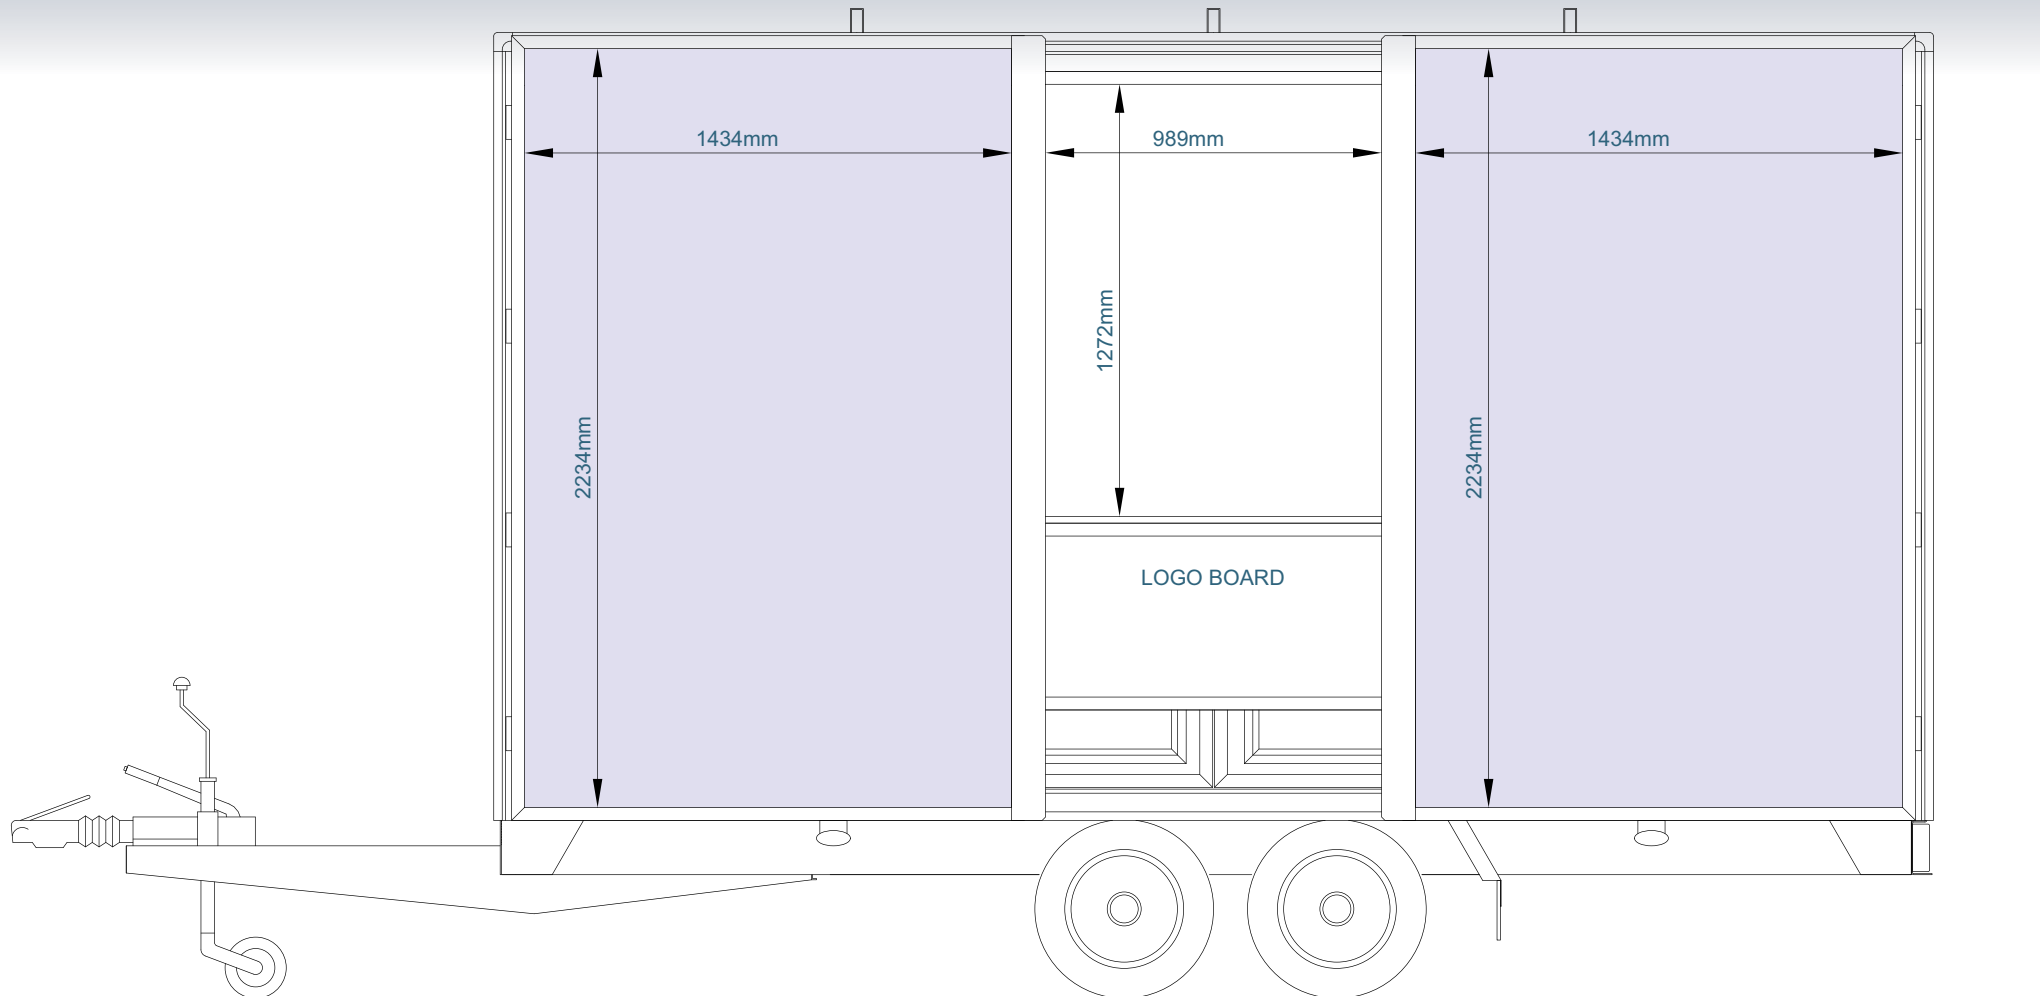

HT004 - 4.2m Oregon Exhibition Trailer

HT004 - 4.2m Oregon Exhibition Trailer

- 4200mm x 2150mm body (internal dimensions)
- Twin axle 2000kg maximum gross laden weight
- 4 glazed bi-fold doors
- 3m of clip on aluminium steps with handrails
- Full length lift up canopy with logo board
- Pair of display wings
- Non-slip vinyl floor covering
- Galley with sink and fridge
- Upholstered bench seats (storage under)
- Rear corner coffee table (storage under)
- 240v 5 double sockets
- 240v 2 strip lights and 6 track mounted spotlights

HT004 - 4.2m Oregon Exhibition Trailer

- Pair of 3mt flag poles
- 4000mm x 2000mm aluminium clip on platform with stainless steel handrails
- 3000mm x 750mm aluminium clip on ramp with stainless steel handrails
- 3kw super silent petrol generator with keyed ignition and inbuilt inverter
- Velcro compatible display panels
- Foamex graphics panels
- 42inch HD LED monitor
- Blu-ray/DVD player

HT004 - 4.2m Oregon Exhibition Trailer

HT004 - 4.2m Oregon Exhibition Trailer

FRONT VIEW

REAR VIEW

HT004 - 4.2m Oregon Exhibition Trailer

HT004 - 4.2m Oregon Exhibition Trailer

HT004 - 4.2m Oregon Exhibition Trailer

5mm Thick Foamex Is Recommended for Graphic Panels