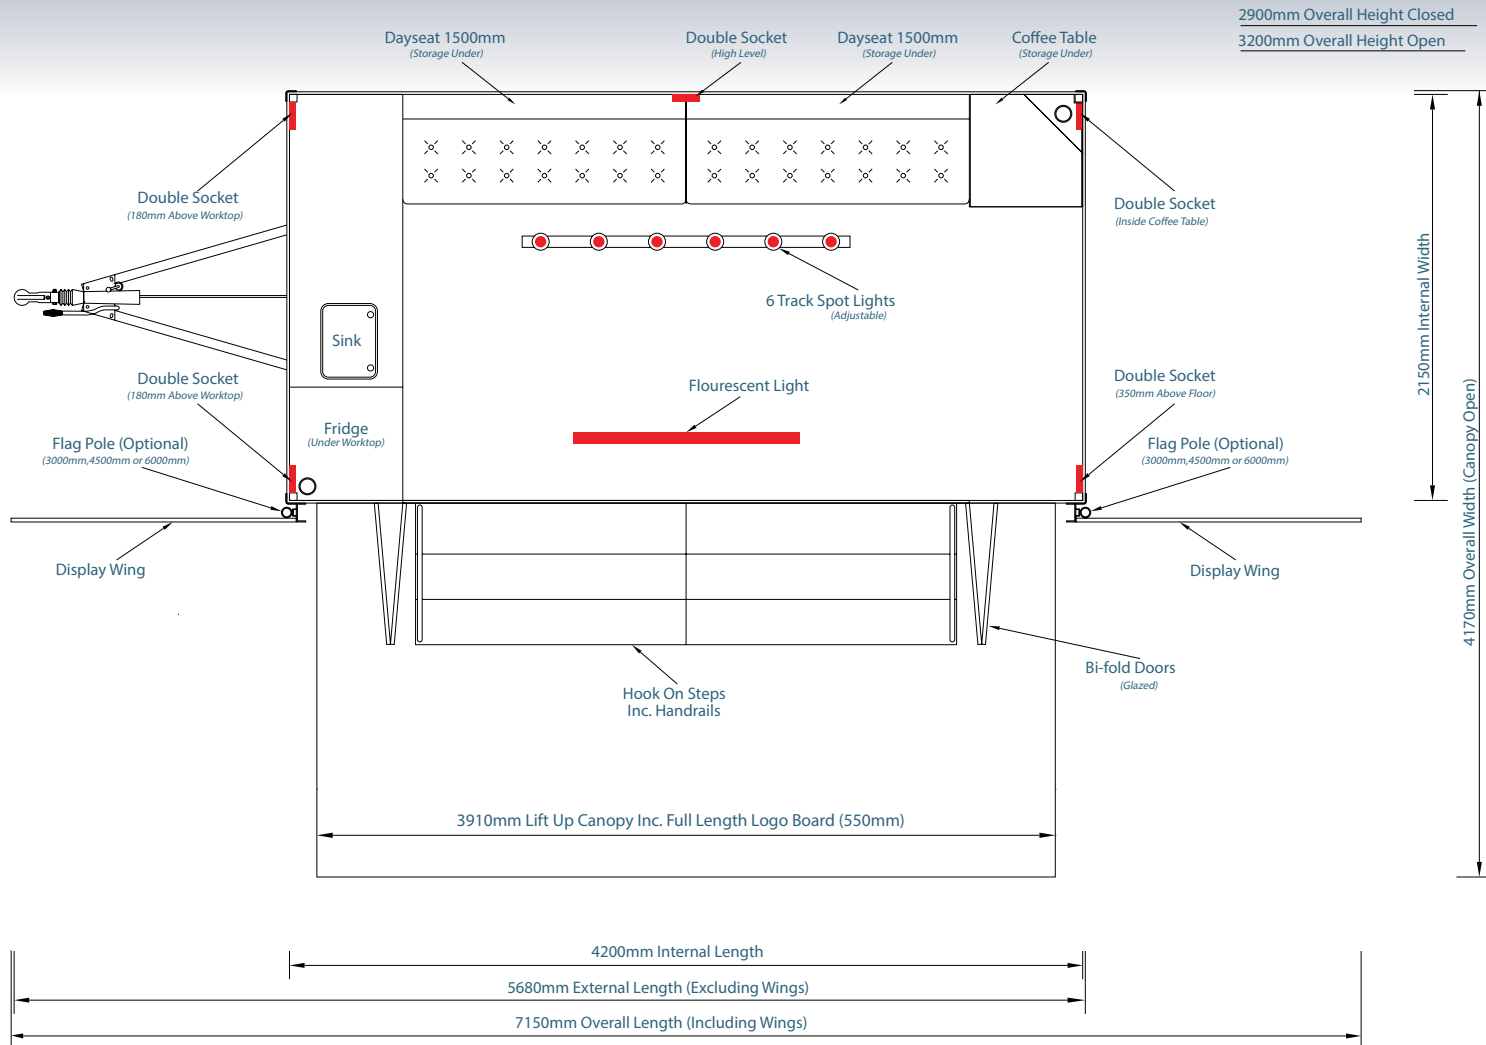

HT004 - 4.2m Oregon Exhibition Trailer

HT004 - 4.2m Oregon Exhibition Trailer

- 4200mm x 2150mm body (internal dimensions)
- Twin axle 2000kg maximum gross laden weight
- 4 glazed bi-fold doors
- 3m of clip on aluminium steps with handrails
- Full length lift up canopy with logo board
- Pair of display wings
- Non-slip vinyl floor covering
- Galley with sink and fridge
- Upholstered bench seats (storage under)
- Rear corner coffee table (storage under)
- 240v 5 double sockets
- 240v 2 strip lights and 6 track mounted spotlights

HT004 - 4.2m Oregon Exhibition Trailer

- Pair of 3mt flag poles
- 4000mm x 2000mm aluminium clip on platform with stainless steel handrails
- 3000mm x 750mm aluminium clip on ramp with stainless steel handrails
- 3kw super silent petrol generator with keyed ignition and inbuilt inverter
- Velcro compatible display panels
- Foamex graphics panels
- 42inch HD LED monitor
- Blu-ray/DVD player

HT004 - 4.2m Oregon Exhibition Trailer

HT004 - 4.2m Oregon Exhibition Trailer

FRONT VIEW

REAR VIEW

HT004 - 4.2m Oregon Exhibition Trailer

HT004 - 4.2m Oregon Exhibition Trailer

HT004 - 4.2m Oregon Exhibition Trailer

5mm Thick Foamex Is Recommended for Graphic Panels