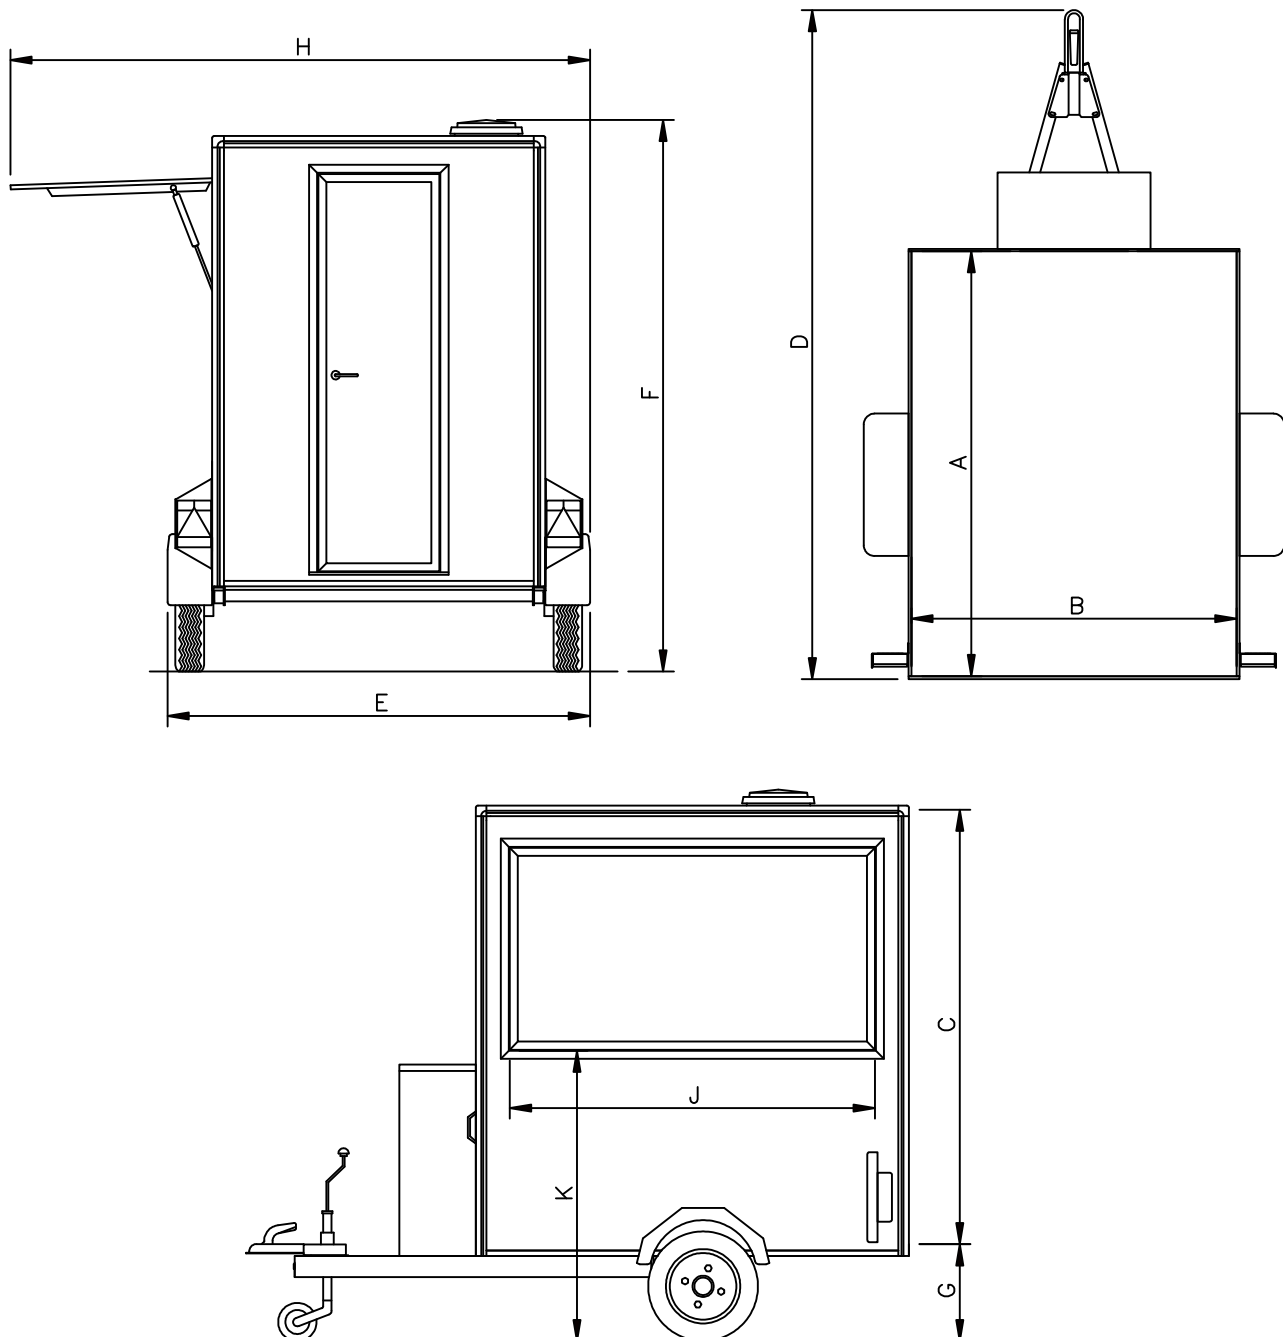

# SNACK CABIN RANGE

	REF	<b>SK06</b>	<b>SK06</b>	<b>SK06Plus</b>	<b>SK06Plus</b>
		<b>2 x 1.53M</b>	<b>2 x 1.53M</b>	<b>2 x 1.53M</b>	<b>2 x 1.53M</b>
		<b>UNBRAKED</b>	<b>BRAKED</b>	<b>UNBRAKED</b>	<b>BRAKED</b>
INTERNAL LENGTH	A	2000mm	2000mm	2000mm	2000mm
INTERNAL WIDTH	B	1530mm	1530mm	1530mm	1530mm
INTERNAL HEIGHT	C	2045mm	2045mm	2045mm	2045mm
OVERALL LENGTH	D	3151mm	3181mm	3151mm	3181mm
OVERALL WIDTH	E	1988mm	1988mm	1988mm	1988mm
OVERALL HEIGHT	F	2595mm	2595mm	2595mm	2595mm
FLOOR HEIGHT	G	456mm	456mm	456mm	456mm
OVERALL WIDTH (OPEN)	H	2727mm	2727mm	2727mm	2727mm
FLAP WIDTH	J	1718mm	1718mm	1718mm	1718mm
SERVING HEIGHT	K	1366mm	1366mm	1366mm	1366mm