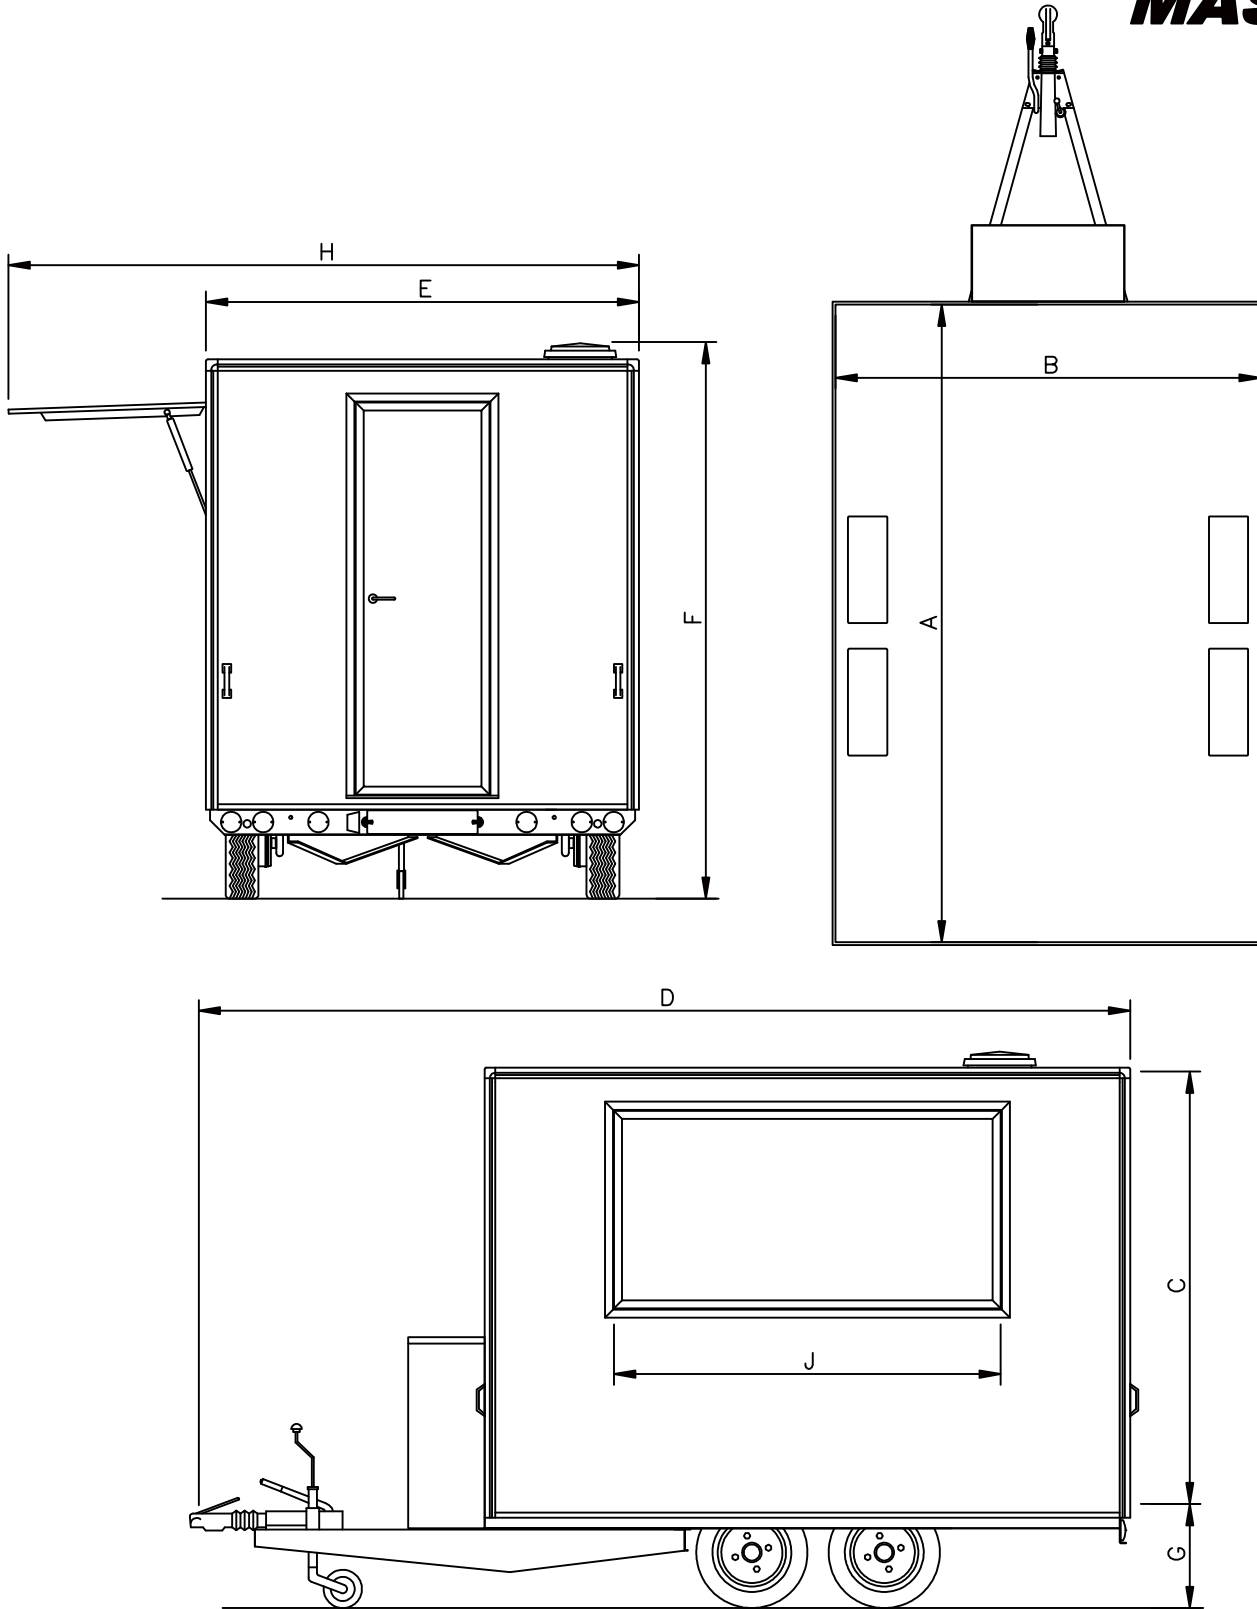

ROAD-RUNNER PLUS RANGE

	REF	CT08Plus	CT10Plus	CT10Plus	CT12Plus	CT12Plus	CT14Plus	CT16Plus
		2.4 x 2M SINGLE AXLE	3 x 2M SINGLE AXLE	3 x 2M TANDEM AXLE	3.6 x 2M SINGLE AXLE	3.6 x 2M TANDEM AXLE	4.2 x 2M TANDEM AXLE	4.8 x 2M TANDEM AXLE
INTERNAL LENGTH	A	2400mm	3000mm	3000mm	3600mm	3600mm	4200mm	4800mm
INTERNAL WIDTH	B	2000mm	2000mm	2000mm	2000mm	2000mm	2000mm	2000mm
INTERNAL HEIGHT	C	2035mm	2035mm	2035mm	2035mm	2035mm	2035mm	2035mm
OVERALL LENGTH	D	3823mm	4423mm	4423mm	5023mm	5023mm	5623mm	6223mm
OVERALL WIDTH	E	2038mm	2038mm	2038mm	2038mm	2038mm	2038mm	2038mm
OVERALL HEIGHT	F	2619mm	2619mm	2619mm	2619mm	2619mm	2619mm	2619mm
FLOOR HEIGHT	G	490mm	490mm	490mm	490mm	490mm	490mm	490mm
OVERALL WIDTH (OPEN)	H	2967mm	2967mm	2967mm	2967mm	2967mm	2967mm	2967mm
FLAP WIDTH (STD)	J	1830mm	1830mm	1830mm	1830mm	1830mm	1830mm	1830mm
FLAP WIDTH (MAX)	J	2135mm	2745mm	2745mm	3355mm	3355mm	T.B.A.	T.B.A.