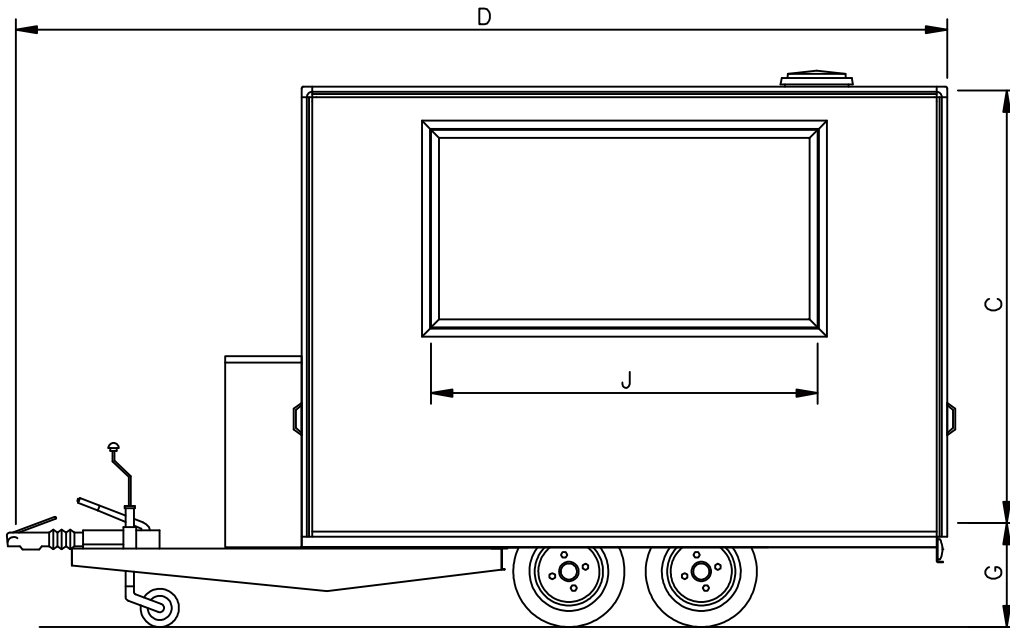

ROAD-RUNNER RANGE

	REF	CT08	CT10	CT10	CT12	CT12	CT14
		2.4 x 2M SINGLE AXLE	3 x 2M SINGLE AXLE	3 x 2M TANDEM AXLE	3.6 x 2M SINGLE AXLE	3.6 x 2M TANDEM AXLE	4.2 x 2M TANDEM AXLE
INTERNAL LENGTH	A	2400mm	3000mm	3000mm	3600mm	3600mm	4200mm
INTERNAL WIDTH	B	2000mm	2000mm	2000mm	2000mm	2000mm	2000mm
INTERNAL HEIGHT	C	2035mm	2035mm	2035mm	2035mm	2035mm	2035mm
OVERALL LENGTH	D	3823mm	4423mm	4423mm	5023mm	5023mm	5623mm
OVERALL WIDTH	E	2038mm	2038mm	2038mm	2038mm	2038mm	2038mm
OVERALL HEIGHT	F	2619mm	2619mm	2619mm	2619mm	2619mm	2619mm
FLOOR HEIGHT	G	490mm	490mm	490mm	490mm	490mm	490mm
OVERALL WIDTH (OPEN)	H	2967mm	2967mm	2967mm	2967mm	2967mm	2967mm
FLAP WIDTH (STD)	J	1830mm	1830mm	1830mm	1830mm	1830mm	1830mm
FLAP WIDTH (MAX)	J	2135mm	2745mm	2745mm	3355mm	3355mm	T.B.A.