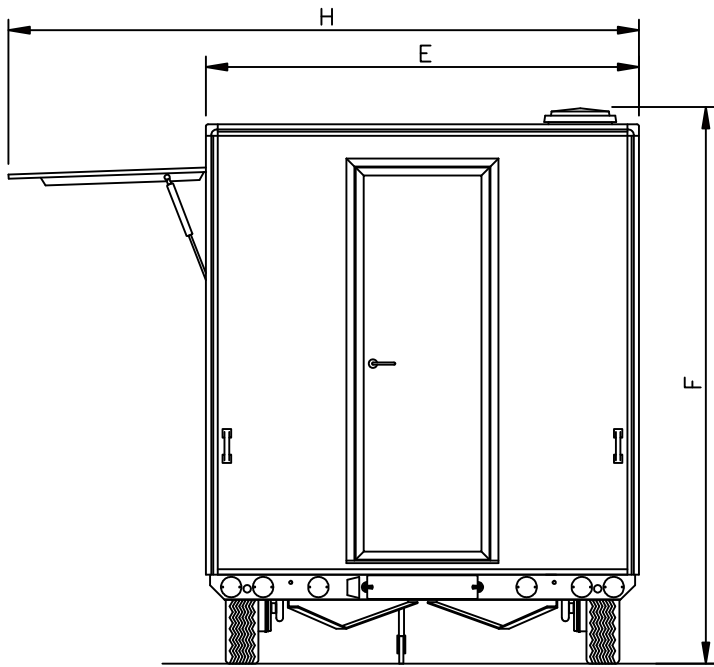

ROAD-RUNNER RANGE

	REF	CT08	CT10	CT10	CT12	CT12	CT14
		2.4 x 2M SINGLE AXLE	3 x 2M SINGLE AXLE	3 x 2M TANDEM AXLE	3.6 x 2M SINGLE AXLE	3.6 x 2M TANDEM AXLE	4.2 x 2M TANDEM AXLE
INTERNAL LENGTH	A	2400mm	3000mm	3000mm	3600mm	3600mm	4200mm
INTERNAL WIDTH	B	2000mm	2000mm	2000mm	2000mm	2000mm	2000mm
INTERNAL HEIGHT	C	2035mm	2035mm	2035mm	2035mm	2035mm	2035mm
OVERALL LENGTH	D	3823mm	4423mm	4423mm	5023mm	5023mm	5623mm
OVERALL WIDTH	E	2038mm	2038mm	2038mm	2038mm	2038mm	2038mm
OVERALL HEIGHT	F	2619mm	2619mm	2619mm	2619mm	2619mm	2619mm
FLOOR HEIGHT	G	490mm	490mm	490mm	490mm	490mm	490mm
OVERALL WIDTH (OPEN)	H	2967mm	2967mm	2967mm	2967mm	2967mm	2967mm
FLAP WIDTH (STD)	J	1830mm	1830mm	1830mm	1830mm	1830mm	1830mm
FLAP WIDTH (MAX)	J	2135mm	2745mm	2745mm	3355mm	3355mm	T.B.A.