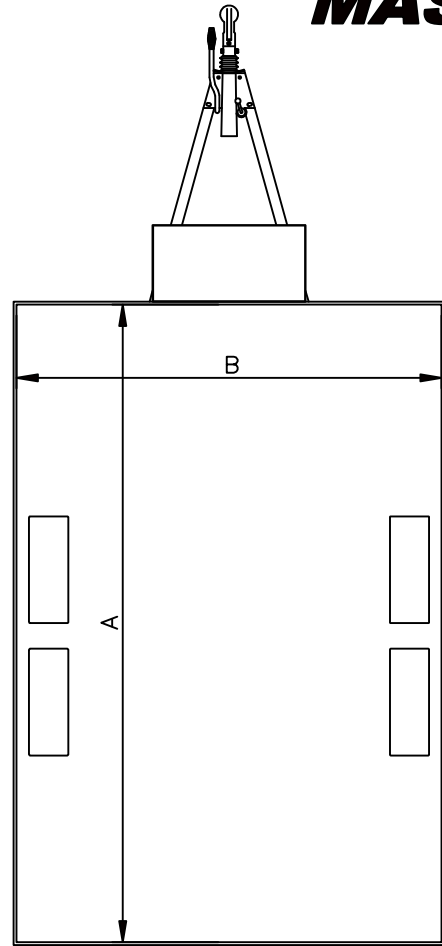

ROAD-RUNNER RANGE

	REF	CT08	CT10	CT10	CT12	CT12	CT14
		2.4 x 2M SINGLE AXLE	3 x 2M SINGLE AXLE	3 x 2M TANDEM AXLE	3.6 x 2M SINGLE AXLE	3.6 x 2M TANDEM AXLE	4.2 x 2M TANDEM AXLE
INTERNAL LENGTH	A	2400mm	3000mm	3000mm	3600mm	3600mm	4200mm
INTERNAL WIDTH	B	2000mm	2000mm	2000mm	2000mm	2000mm	2000mm
INTERNAL HEIGHT	C	2035mm	2035mm	2035mm	2035mm	2035mm	2035mm
OVERALL LENGTH	D	3823mm	4423mm	4423mm	5023mm	5023mm	5623mm
OVERALL WIDTH	E	2038mm	2038mm	2038mm	2038mm	2038mm	2038mm
OVERALL HEIGHT	F	2619mm	2619mm	2619mm	2619mm	2619mm	2619mm
FLOOR HEIGHT	G	490mm	490mm	490mm	490mm	490mm	490mm
OVERALL WIDTH (OPEN)	H	2967mm	2967mm	2967mm	2967mm	2967mm	2967mm
FLAP WIDTH (STD)	J	1830mm	1830mm	1830mm	1830mm	1830mm	1830mm
FLAP WIDTH (MAX)	J	2135mm	2745mm	2745mm	3355mm	3355mm	T.B.A.