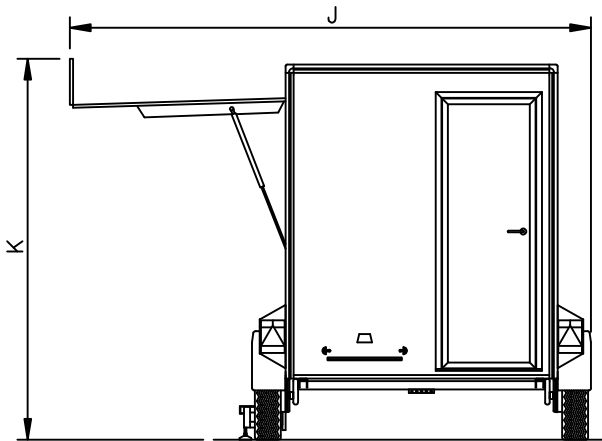

ARIZONA 2010

NO DISPLAY WINGS

		REF	3 x 1.8M	3.6 x 1.8M
UNIT CLOSED	INTERNAL LENGTH	A	3005mm	3615mm
UNIT CLOSED	INTERNAL WIDTH	B	1800mm	1800mm
UNIT CLOSED	INTERNAL HEIGHT	C	2035mm	2035mm
UNIT CLOSED	OVERALL LENGTH	D	4316mm	4926mm
UNIT CLOSED	OVERALL WIDTH	E	2286mm	2286mm
UNIT CLOSED	OVERALL HEIGHT	F	2530mm	2530mm
UNIT CLOSED	FLOOR HEIGHT	G	450mm	450mm
UNIT OPEN	OVERALL LENGTH	H	4316mm	4926mm
UNIT OPEN	OVERALL WIDTH	J	3515mm	3515mm
UNIT OPEN	OVERALL HEIGHT	K	2569mm	2569mm
UNIT OPEN	FLAP WIDTH	L	2600mm	2600mm
UNIT OPEN	FLAP HEIGHT	M	1450mm	1450mm