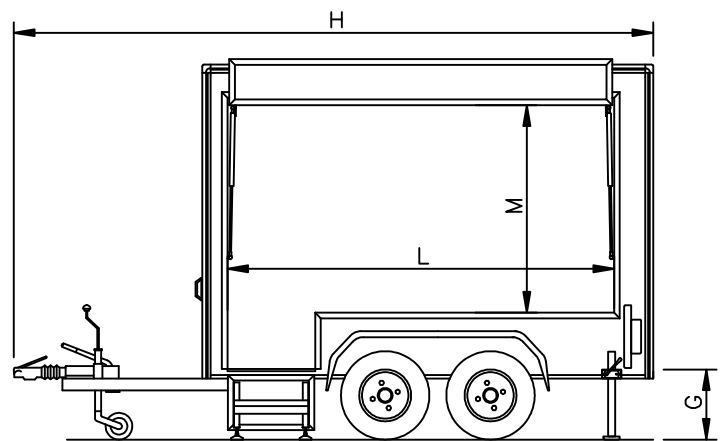

ARIZONA 2010

NO DISPLAY WINGS

		REF	3 x 1.8M	3.6 x 1.8M
UNIT CLOSED	INTERNAL LENGTH	A	3005mm	3615mm
UNIT CLOSED	INTERNAL WIDTH	B	1800mm	1800mm
UNIT CLOSED	INTERNAL HEIGHT	C	2035mm	2035mm
UNIT CLOSED	OVERALL LENGTH	D	4316mm	4926mm
UNIT CLOSED	OVERALL WIDTH	E	2286mm	2286mm
UNIT CLOSED	OVERALL HEIGHT	F	2530mm	2530mm
UNIT CLOSED	FLOOR HEIGHT	G	450mm	450mm
UNIT OPEN	OVERALL LENGTH	H	4316mm	4926mm
UNIT OPEN	OVERALL WIDTH	J	3515mm	3515mm
UNIT OPEN	OVERALL HEIGHT	K	2569mm	2569mm
UNIT OPEN	FLAP WIDTH	L	2600mm	2600mm
UNIT OPEN	FLAP HEIGHT	M	1450mm	1450mm