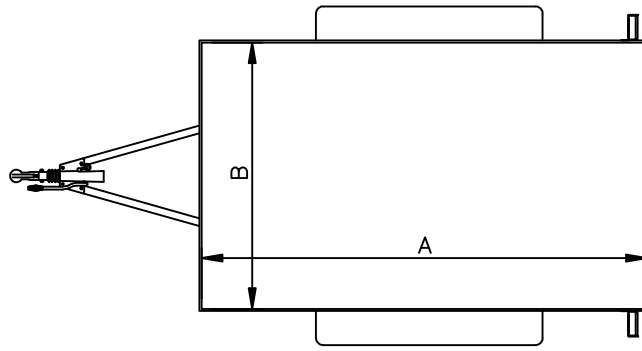

ARIZONA 2010

NO DISPLAY WINGS

		REF	3 x 1.8M	3.6 x 1.8M
UNIT CLOSED	INTERNAL LENGTH	A	3005mm	3615mm
UNIT CLOSED	INTERNAL WIDTH	B	1800mm	1800mm
UNIT CLOSED	INTERNAL HEIGHT	C	2035mm	2035mm
UNIT CLOSED	OVERALL LENGTH	D	4316mm	4926mm
UNIT CLOSED	OVERALL WIDTH	E	2286mm	2286mm
UNIT CLOSED	OVERALL HEIGHT	F	2530mm	2530mm
UNIT CLOSED	FLOOR HEIGHT	G	450mm	450mm
UNIT OPEN	OVERALL LENGTH	H	4316mm	4926mm
UNIT OPEN	OVERALL WIDTH	J	3515mm	3515mm
UNIT OPEN	OVERALL HEIGHT	K	2569mm	2569mm
UNIT OPEN	FLAP WIDTH	L	2600mm	2600mm
UNIT OPEN	FLAP HEIGHT	M	1450mm	1450mm