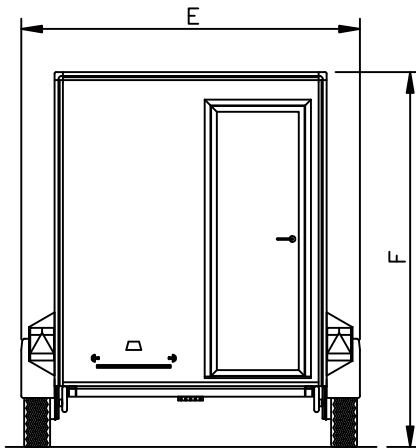

ARIZONA 2010

NO DISPLAY WINGS

		REF	3 x 1.8M	3.6 x 1.8M
UNIT CLOSED	INTERNAL LENGTH	A	3005mm	3615mm
UNIT CLOSED	INTERNAL WIDTH	B	1800mm	1800mm
UNIT CLOSED	INTERNAL HEIGHT	C	2035mm	2035mm
UNIT CLOSED	OVERALL LENGTH	D	4316mm	4926mm
UNIT CLOSED	OVERALL WIDTH	E	2286mm	2286mm
UNIT CLOSED	OVERALL HEIGHT	F	2530mm	2530mm
UNIT CLOSED	FLOOR HEIGHT	G	450mm	450mm
UNIT OPEN	OVERALL LENGTH	H	4316mm	4926mm
UNIT OPEN	OVERALL WIDTH	J	3515mm	3515mm
UNIT OPEN	OVERALL HEIGHT	K	2569mm	2569mm
UNIT OPEN	FLAP WIDTH	L	2600mm	2600mm
UNIT OPEN	FLAP HEIGHT	M	1450mm	1450mm