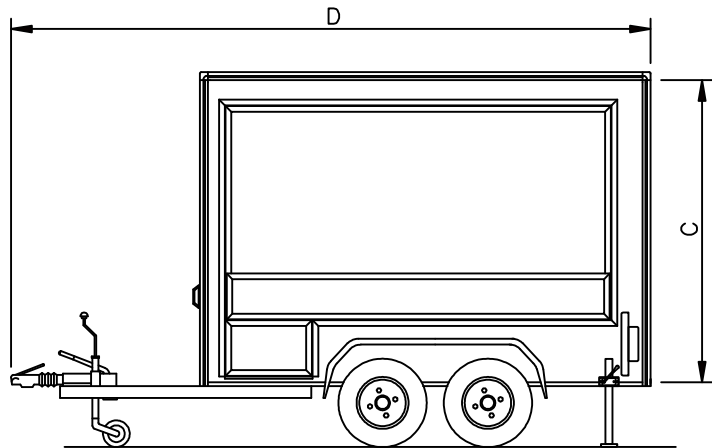

ARIZONA 2010

NO DISPLAY WINGS

		REF	3 x 1.8M	3.6 x 1.8M
UNIT CLOSED	INTERNAL LENGTH	A	3005mm	3615mm
UNIT CLOSED	INTERNAL WIDTH	B	1800mm	1800mm
UNIT CLOSED	INTERNAL HEIGHT	C	2035mm	2035mm
UNIT CLOSED	OVERALL LENGTH	D	4316mm	4926mm
UNIT CLOSED	OVERALL WIDTH	E	2286mm	2286mm
UNIT CLOSED	OVERALL HEIGHT	F	2530mm	2530mm
UNIT CLOSED	FLOOR HEIGHT	G	450mm	450mm
UNIT OPEN	OVERALL LENGTH	H	4316mm	4926mm
UNIT OPEN	OVERALL WIDTH	J	3515mm	3515mm
UNIT OPEN	OVERALL HEIGHT	K	2569mm	2569mm
UNIT OPEN	FLAP WIDTH	L	2600mm	2600mm
UNIT OPEN	FLAP HEIGHT	M	1450mm	1450mm