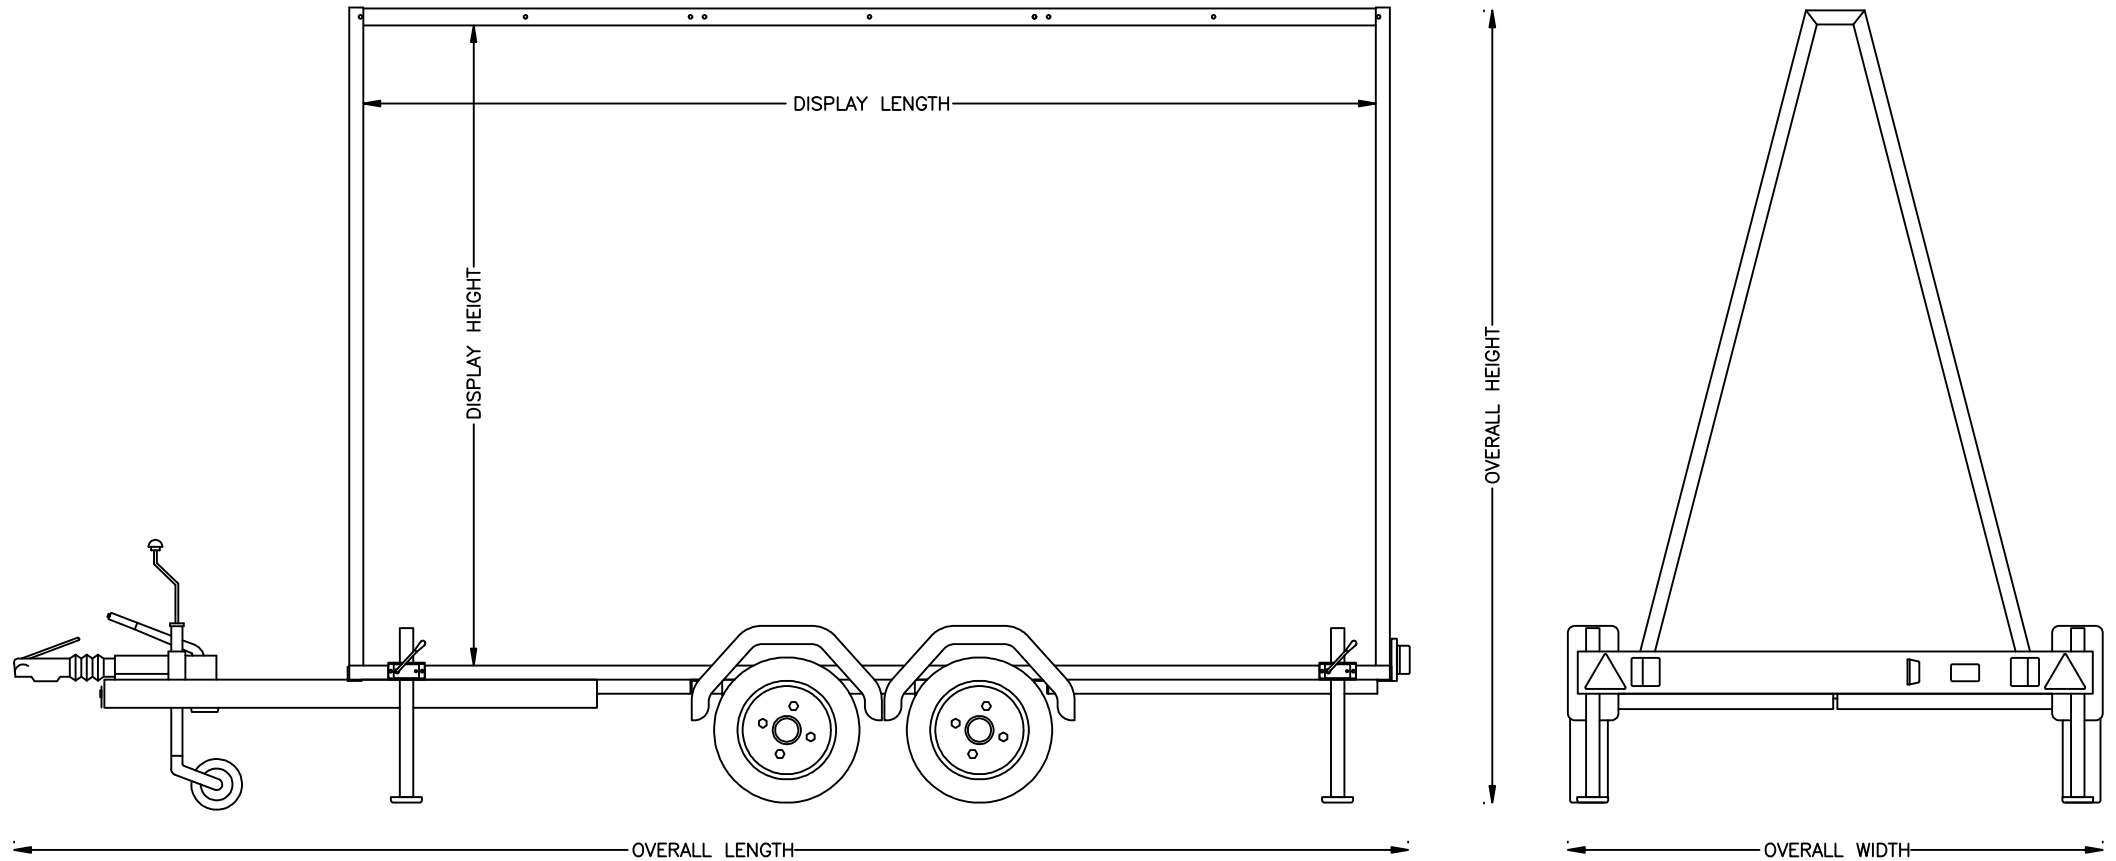

# ADVERT TRAILER RANGE

	<b>8'x4'x6'</b> <i>(2.4x1.2x1.8M)</i>	<b>12'x5'x8'</b> <i>(3.6x1.5x2.4M)</i>	<b>16'x5'x8'</b> <i>(4.8x1.5x2.4M)</i>
OVERALL LENGTH	3735mm	4950mm	6170mm
OVERALL WIDTH	1600mm	1900mm	1900mm
OVERALL HEIGHT	2220mm	2825mm	2825mm
DISPLAY LENGTH (NO BANNER)	2360mm	3600mm	4820mm
DISPLAY HEIGHT (NO BANNER)	1730mm	2340mm	2340mm
* BANNER (PVC BLANK LENGTH)	2425mm	3665mm	4885mm
* BANNER (PVC BLANK HEIGHT)	1795mm	2405mm	2405mm
BANNER MAX. PRINTABLE LENGTH	2295mm	3535mm	4755mm
BANNER MAX. PRINTABLE HEIGHT	1665mm	2275mm	2275mm

**NOTE:** \* BANNER PVC BLANK SIZES ARE OVER SIZED TO ALLOW FOR FITTING IN THE TENSIONING SYSTEM. THEY CAN BE TRIMMED DOWN TO SIZE ONCE FITTED BUT, IF THE BANNER IS REMOVED AFTER TRIMMING, IT WILL NOT BE POSSIBLE TO REFIT USING THE TENSIONING SYSTEM